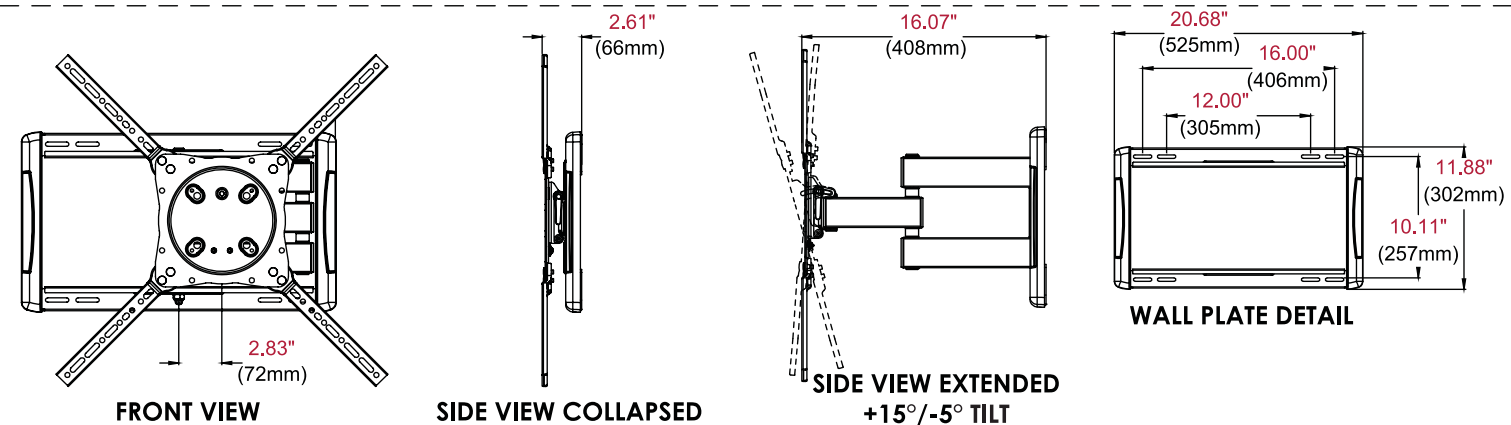

TRA765	TruVue™ Full-Motion Tilting Wall Mount for 42" to 75" Displays

Product Specifications

	DIMENSIONS (W x H x D)	PRODUCT WEIGHT	LOAD CAPACITY	FINISH	AVAILABLE COLORS
TRA765	21.83" x 21.83" x 2.61"-16.07" (554 x 554 x 66-408mm)	11.1lb (5.0kg)	105lb (48kg)	Scratch resistant fused epoxy	Matte black

Package Specifications

	PACKAGE SIZE (W x H x D)	PACKAGE SHIP WEIGHT	PACKAGE UPC CODE	PACKAGE CONTENTS	UNITS IN PACKAGE
TRA765	13.39" x 3.98" x 23.31" (340 x 101 x 591mm)	14lb (6.4kg)	735029300144	Wall mount, wall and TV installation hardware, level	1

All dimensions = inch (mm)

Architect Specifications

The TruVue™ Full-Motion Tilting Wall Mount shall be a Peerless-AV model TRA765 and shall be located where indicated on the plans. Assembly and installation shall be done according to instructions provided by the manufacturer.

Visit peerless-av.com to see the complete line of AV solutions from Peerless-AV, including outdoor displays, wireless, kiosks, digital audio, display mounts, projector mounts, carts/stands, and a full assortment of accessories.

Peerless-AV
2300 White Oak Circle
Aurora, IL 60502 USA
(800) 865-2112
(630) 375-5100
Fax: (800) 359-6500

Peerless-AV Europe
Unit 3 Watford Interchange
Colonial Way, Watford
Herts, WD24 4WP
United Kingdom
+44 (0) 1923 200100
Fax: +44 (0) 1923 200101

Peerless-AV de México
Ave de las Industrias 413
Parque Industrial Escobedo
Escobedo, N.L.,
Mexico 66050
+52 (81) 8384-8300
Fax: +52 (81) 8384-8360