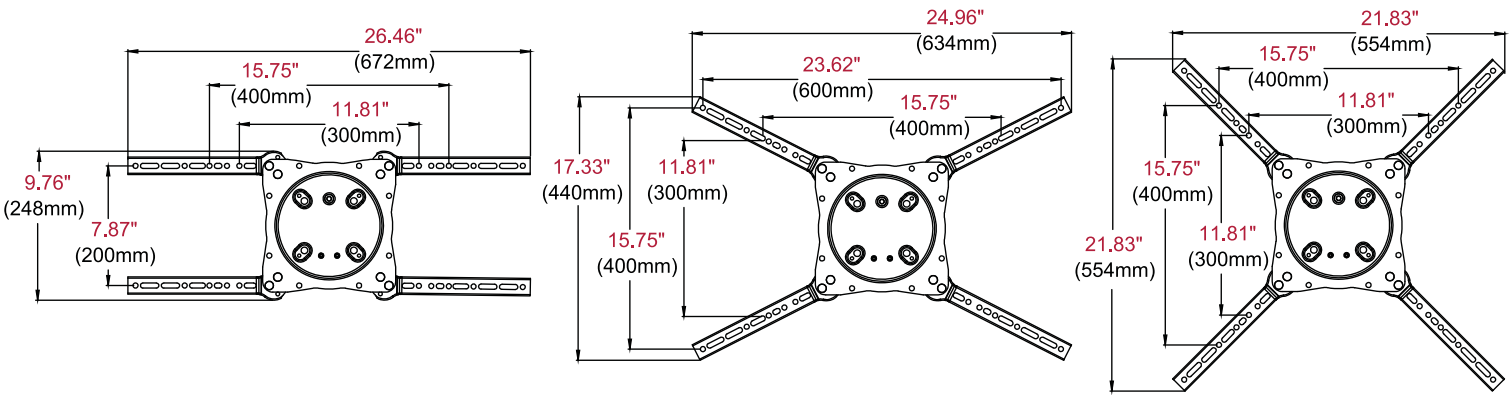

TRA765	TruVue™ Full-Motion Tilting Wall Mount for 42" to 75" Displays

Product Specifications

	DIMENSIONS (W x H x D)	PRODUCT WEIGHT	LOAD CAPACITY	FINISH	AVAILABLE COLORS
TRA765	21.83" x 21.83" x 2.61"-16.07" (554 x 554 x 66-408mm)	11.1lb (5.0kg)	105lb (48kg)	Scratch resistant fused epoxy	Matte black

Package Specifications

	PACKAGE SIZE (W x H x D)	PACKAGE SHIP WEIGHT	PACKAGE UPC CODE	PACKAGE CONTENTS	UNITS IN PACKAGE
TRA765	13.39" x 3.98" x 23.31" (340 x 101 x 591mm)	14lb (6.4kg)	735029300144	Wall mount, wall and TV installation hardware, level	1

All dimensions = inch (mm)

Architect Specifications

The TruVue™ Full-Motion Tilting Wall Mount shall be a Peerless-AV model TRA765 and shall be located where indicated on the plans. Assembly and installation shall be done according to instructions provided by the manufacturer.

Visit peerless-av.com to see the complete line of AV solutions from Peerless-AV, including outdoor displays, wireless, kiosks, digital audio, display mounts, projector mounts, carts/stands, and a full assortment of accessories.

Peerless-AV
2300 White Oak Circle
Aurora, IL 60502 USA
(800) 865-2112
(630) 375-5100
Fax: (800) 359-6500

Peerless-AV Europe
Unit 3 Watford Interchange
Colonial Way, Watford
Herts, WD24 4WP
United Kingdom
+44 (0) 1923 200100
Fax: +44 (0) 1923 200101

Peerless-AV de México
Ave de las Industrias 413
Parque Industrial Escobedo
Escobedo, N.L.,
Mexico 66050
+52 (81) 8384-8300
Fax: +52 (81) 8384-8360