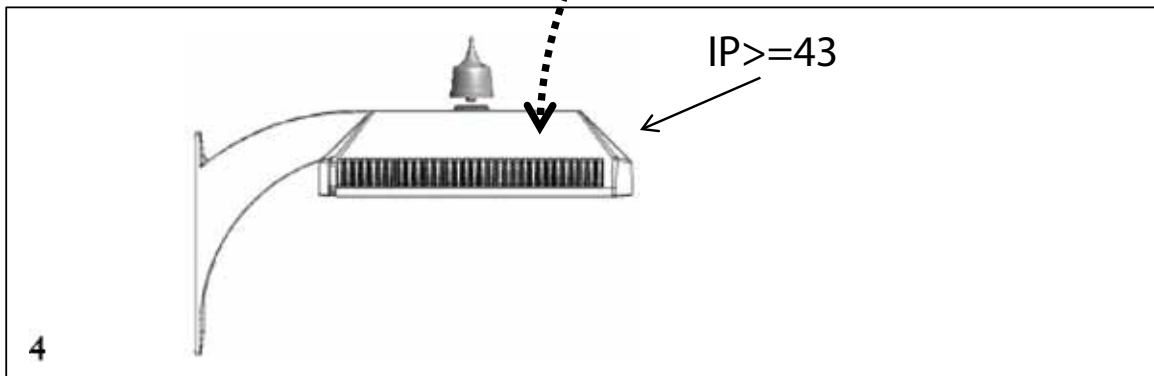

Starsense NEMA INtelligivolt OLC (no dim) Installation Instructions (LLC7310/LLC7315)

Attach a copy of barcode to luminaire interior

Wiring/Installation Diagram

This device complies with Part 15 of the FCC Rules. Operation is subject to the following two conditions: (1) This device may not cause harmful interference, and (2) This device must accept any interference received, including interference that may cause undesired operation. Any changes or modifications not expressly approved by Philips could void the user's authority to operate the equipment. This product is intended for commercial use only.