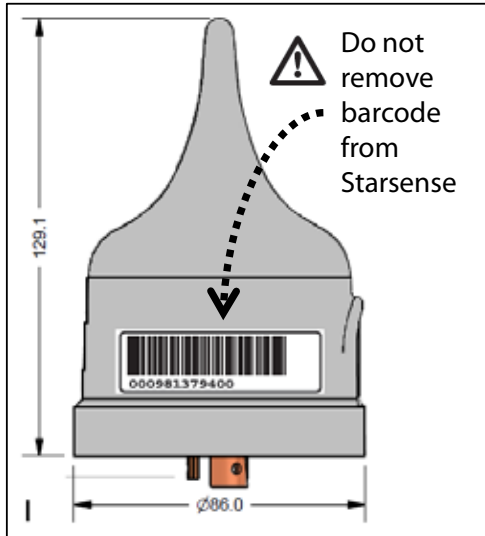

Starsense NEMA INtelligivolt OLC (no dim) Installation Instructions (LLC7310/LLC7315)

Attach a copy of barcode to luminaire interior

Wiring/Installation Diagram

This device complies with Part 15 of the FCC Rules. Operation is subject to the following two conditions: (1) This device may not cause harmful interference, and (2) This device must accept any interference received, including interference that may cause undesired operation. Any changes or modifications not expressly approved by Philips could void the user's authority to operate the equipment. This product is intended for commercial use only.