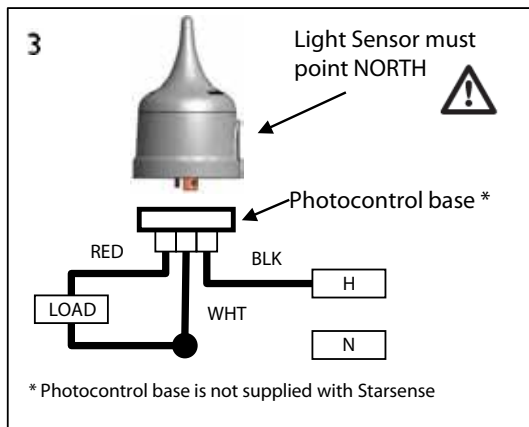

Starsense NEMA INtelligivolt OLC (no dim) Installation Instructions (LLC7310/LLC7315)

Attach a copy of barcode to luminaire interior

Wiring/Installation Diagram

This device complies with Part 15 of the FCC Rules. Operation is subject to the following two conditions: (1) This device may not cause harmful interference, and (2) This device must accept any interference received, including interference that may cause undesired operation. Any changes or modifications not expressly approved by Philips could void the user's authority to operate the equipment. This product is intended for commercial use only.