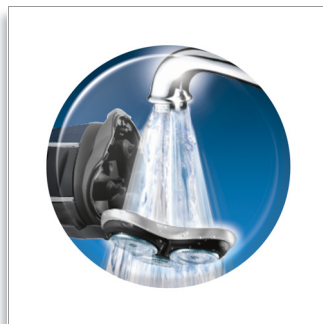

## Washable shaver

The waterproof shaver can be easily rinsed under the tap.