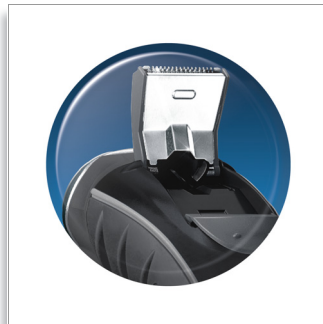

Pop-up trimmer

Full width, pop-up trimmer is perfect for grooming sideburns and moustache.