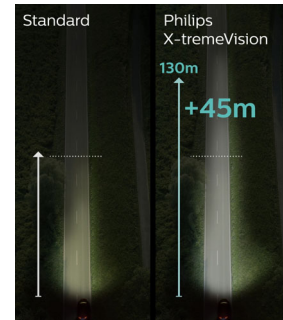

One of the brightest bulbs

With its optimized high-precision filament geometry, up to 13 bar high pressure gas filling, high precision coating and high quality UV-Quarz glass, Philips X-tremeVision headlights set a new milestone in automotive lighting. They are engineered for the ultimate performance and uncompromising visibility.