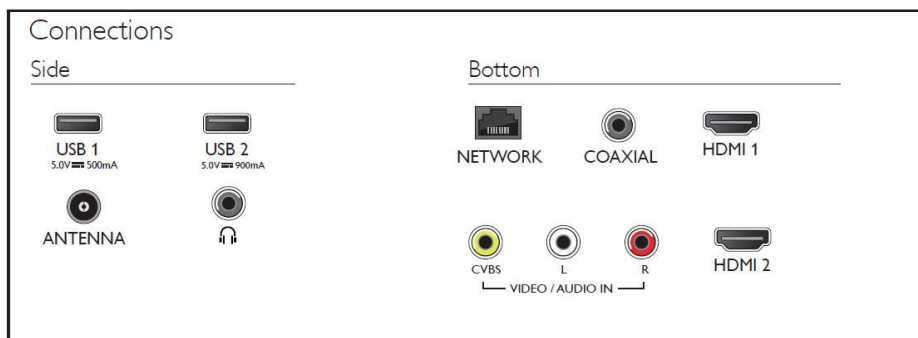

Highlights

USB (photos, music, video)

Share the fun. Connect your USB memory-stick, digital camera, mp3 player or other multimedia device to the USB port on your TV to enjoy photos, videos and music with the easy to use onscreen content browser.

Full HD LED TV

Picture Quality matters. Regular HDTVs deliver quality, but you expect more. Imagine crisp detail paired with high brightness, incredible contrast and realistic colors for a true to life picture.

Pixel Precise HD

Pixel Precise HD optimizes picture quality to deliver fluid, yet sharp moving images with beautiful contrast, detail and depth. With deeper blacks, brighter whites and the most vivid, brilliant colors with natural, lifelike skin tones, you'll enjoy a viewing experience like you were there.

Two HDMI inputs with Easylink

Avoid cable clutter with a single HDMI cable to carry both picture and audio signals from your devices to your TV. HDMI uses uncompressed signals, ensuring the highest quality from source to screen. Together with Philips Easylink, you'll need only one remote control to perform most operations on your TV, DVD, Blu-ray, set top box or home theatre system.

Smart TV (w/o Youtube)

Discover a Smarter experience that lies beyond traditional TV. Rent and stream movies, videos or games from online video stores. Watch catch-up TV from your favorite channels and enjoy a growing selection of online apps..

Issue date 2017-12-07

Version: 5.0.1

12 NC: 8670 001 46611
EAN: 87 18863 01336 6

© 2017 Koninklijke Philips N.V.
All Rights reserved.

Specifications are subject to change without notice.
Trademarks are the property of Koninklijke Philips N.V.
or their respective owners.

www.philips.com

* EPG and actual visibility (up to 8 days) is country and operator dependent.
* USB recording for digital channels only, recordings may be limited by broadcast copy protection (C+). Country and channel restrictions may apply.
* This TV does not support Pause TV/USB recording when your CI Plus CAM card inserted