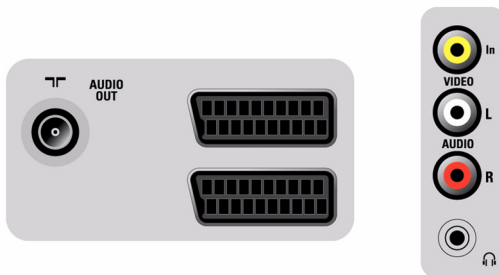

Power

- Power consumption: 54 W
- Standby power consumption: < 1 w
- Mains power: AC 220 - 240 V +/- 10%

Dimensions

- Product weight: 42 kg
- Weight incl. Packaging: 50 kg
- Box dimensions (W x H x D): 929 x 714 x 670 mm
- Set dimensions (W x H x D): 775 x 586 x 512 mm

Highlights

Real Flat picture tube

The flatter tube provides a wider viewing angle while minimizing reflections for the best picture possible.

Crystal Clear

Combining picture enhancements like Contrast plus and color improvement, Crystal Clear improves picture depth.

Incredible Surround™

Incredible Surround is an audio technology from Philips that dramatically magnifies the sound field to immerse you in the audio. Using state-of-the-art electronic phase shifting, Incredible Surround mixes sounds from left and right in such a way that it expands the virtual distance between the two speakers. This wider spread greatly enhances the stereo effect and creates a more natural sound dimension. Incredible Surround allows you to experience total surround with greater depth and width of sound, without the use of additional speakers.

10 page Smart Text

The teletext is a common system transmitted by most broadcasters. The 10 page smart text feature gives you fast access to information when changing pages.

Stereo system					Transmission system					
2CS DK	NICAM DK	2CS BG	NICAM I	NICAM LL'	PAL BG	PAL D/K	PAL I	SECAM BG	SECAM DK	SECAM LL'
•	•	•	•	•	•	•	•	•	•	•

Issue date 2014-02-05

Version: 16.0.18

12 NC: 8670 000 20209
EAN: 87 10895 81128 6

© 2014 Koninklijke Philips N.V.
All Rights reserved.

Specifications are subject to change without notice.
Trademarks are the property of Koninklijke Philips N.V.
or their respective owners.

www.philips.com