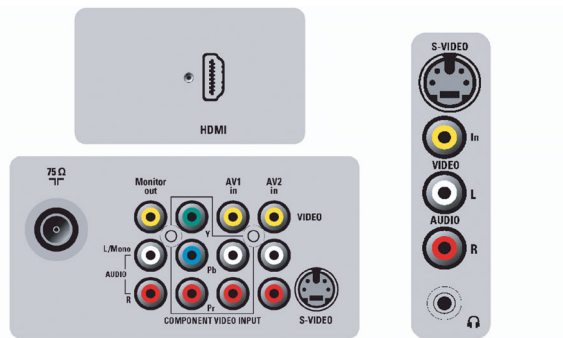

Component Video Input (YPbPr)

Component Video is the highest quality interconnection standard for analog video. It is sharper than S-video and composite video.

HDMI

Specifications

Picture/Display

- Aspect ratio: 16:9
- Diagonal screen size: 32 inch / 76 cm
- Visible diagonal screen size: 30 cm
- Display screen type: Real Flat picture tube
- Picture enhancement: Scavem, 3D Combfilter, Active Control + Light sensor, 3:2 pull-down, AutoPicture (5 modes), Black stretch, Blue stretch, Color Transient Improvement, Dynamic Noise Reduction, Green enhancement, Luminance Transient Improver, Tint, Widescreen Plus
- Picture processing: Progressive Scan
- Color cabinet: Silver Frost

Convenience

- Ease of Installation: Autostore, Fine Tuning, Auto Volume Leveller
- Remote control type: RCLU012
- Teletext: Closed Captioning

- Remote Control: TV, VCR
- Screen Format Adjustments: 4:3, Subtitle and Heading Shift, Subtitle Zoom, Super Zoom, Widescreen, Zoom 14:9, Zoom 16:9
- Clock: On/Off event timer, Sleep Timer
- On-Screen Display languages: American, French, Spanish

Tuner/Reception/Transmission

- TV system: NTSC
- Video Playback: NTSC
- Stereo System: BTSC

Connectivity

- AV 1: CVBS in, CVI
- AV 2: CVBS, S-Video
- AV 3: HDMI
- Front / Side connections: CVBS in, Headphone Out, S-video in

Power

- Power consumption: 133 W
- Standby power consumption: < 1W
- Mains power: AC 90-140V, 60Hz

Dimensions

- Box dimensions (W x H x D): 940 x 664 x 654 mm
- Weight incl. Packaging: 59 kg
- Set dimensions (W x H x D): 860 x 552 x 537 mm
- Set weight: 53 kg