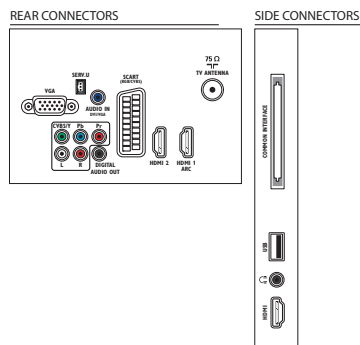

Supported Display Resolution

- Computer inputs: up to 1920x1080 @ 60Hz
- Video inputs: 24, 25, 30, 50, 60 Hz, up to 1920x1080p

Convenience

- Ease of Installation: Device connection wizard, Settings assistant wizard

- Ease of Use: One-stop Home button, Onscreen Usermanual
- Screen Format Adjustments: 4:3, Autofill, Autozoom, Movie expand 14:9, Movie expand 16:9, Subtitle Zoom, Super Zoom, Unscaled, Widescreen
- Teletext: 1000 page Smart Text
- Firmware upgradeable: Firmware auto upgrade wizard, Firmware upgradeable via USB

Tuner/Reception/Transmission

- Digital TV: DVB-C MPEG2*, DVB-C MPEG4*, DVB-T MPEG2*, DVB-T MPEG4*
- Video Playback: NTSC, PAL, SECAM

Power

- Mains power: 220-240V; 50Hz
- Ambient temperature: 5 °C to 35 °C
- Energy Label Class: B
- Eu Energy Label power: 60 W
- Annual energy consumption: 87 kWh
- Standby power consumption: <0.3W
- Power Saving Features: Eco mode, Picture mute (for radio)

Dimensions

- Box dimensions (W x H x D): 1000 x 570 x 160 mm
- Set dimensions (W x H x D): 776.8 x 477.67 x 79.4 mm
- Set dimensions with stand (W x H x D): 776.8 x 525.27 x 221.4 mm
- Product weight: 8.3 kg
- Product weight (+stand): 10.25 kg
- Weight incl. Packaging: 12.6 kg
- Compatible wall mount: 200 x 200mm

Accessories

- Included accessories: Power cord, Remote Control, 2 x AAA Batteries, Table top stand, Quick start guide, Legal and safety brochure, Warranty Leaflet

Issue date 2015-08-18

Version: 4.2.6

12 NC: 8670 000 86773
EAN: 87 12581 63335 6

© 2015 Koninklijke Philips N.V.
All Rights reserved.

Specifications are subject to change without notice.
Trademarks are the property of Koninklijke Philips N.V.
or their respective owners.

www.philips.com

* The TV supports DVB reception for 'Free to air' broadcast. Specific DVB operators may not be supported. An up to date list can be found in the FAQ section of the Philips support website. For some operators Conditional Access and subscription are required. Contact your operator for more information.

* Energy consumption in kWh per year, based on the power consumption of the television operating 4 hours per day for 365 days. The actual energy consumption will depend on how the television is used.

* The device is suitable for the Hungarian terrestrial, open-access digital television broadcasting reception