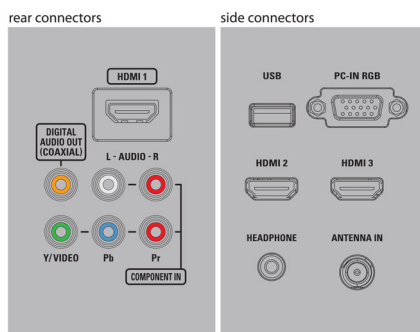

- Screen Format Adjustments: 4:3, 16:9, Normal, Zoom, Full, Movie Expand, Wide, unscaled (dot by dot)
- Multimedia: auto slideshow

Multimedia Applications

- Multimedia connections: USB memory class device
- Playback Formats: JPEG Still pictures, Motion JPEG 320x240 30fps, PCM

Tuner/Reception/Transmission

- Aerial Input: 75 ohm F-type
- Video Playback: NTSC
- Tuner Bands: UHF, VHF
- TV System: ATSC, NTSC

Connectivity

- AV 1: CVBS/YPbPr, Shared audio L/R in
- HDMI 1: HDMI, Shared audio L/R in
- HDMI 2: HDMI, Shared audio L/R in
- HDMI 3: HDMI, Shared audio L/R in
- EasyLink (HDMI-CEC): One touch play, Power status, System info (menu language), System audio control, System standby, Remote control pass-through
- Audio Output - Digital: Coaxial (cinch)
- Other connections: Headphone out, PC-In VGA, Shared audio L/R in
- USB: USB

Power

- Mains power: 120V, 50/60Hz
- Standby power consumption: < 0.5 W
- Power consumption: 50 W
- Ambient temperature: 5°C to 40°C (41°F to 104°F)

Dimensions

- Set dimensions in inch (W x H x D): 28.9 x 17.6 x 3.9 inch
- Product weight (lb): 11.87 lb
- Set dimensions with stand in inch (W x H x D): 28.9 x 19.4 x 7.4 inch
- Product weight (+stand) (lb): 13.41 lb
- Box dimensions in inch (W x H x D): 33.3 x 20.6 x 6.4 inch
- Weight incl. Packaging (lb): 16.43 lb
- VESA wall mount compatible: 100 x 100 mm