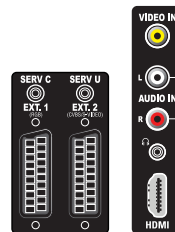

Tuner/Reception/Transmission

- Aerial Input: 75 ohm coaxial (IEC75)
- TV system: PAL I, PAL B/G, PAL D/K, SECAM B/G, SECAM D/K, SECAM L/L', DVB COFDM 2K/8K
- Video Playback: NTSC, SECAM, PAL
- Digital TV: DVB Terrestrial *
- Tuner bands: Hyperband, S-Channel, UHF, VHF
- Number of Preset Channels: 100
- Tuner Display: PLL

Connectivity

- Ext 1 Scart: Audio L/R, CVBS in/out, RGB
- Ext 2 Scart: Audio L/R, CVBS in/out, S-video in
- Number of Scarts: 2
- Ext 3: HDMI v1.3, CVBS in, Audio L/R in
- Ext 4: YPbPr, S-video in, Audio L/R in

- Ext 5: HDMI v1.3
- Ext 6: HDMI v1.3
- Other connections: Headphone out, Common Interface

Power

- Ambient temperature: 5 °C to 40 °C
- Mains power: 220 - 240V, 50/60Hz
- Power consumption: 110 W
- Standby power consumption: < 1 W

Accessories

- Included accessories: Table top stand, Power cord, Quick start guide, User Manual, Registration card, Warranty certificate, Remote Control, Batteries for remote control

Dimensions

- Set dimensions (W x H x D): 804 x 533 x 162 mm
- Set dimensions with stand (W x H x D): 804 x 605 x 223 mm
- Product weight: 15 kg
- Product weight (+stand): 18 kg
- Box dimensions (W x H x D): 874 x 646 x 299 mm
- Weight incl. Packaging: 22 kg
- VESA wall mount compatible: 200 x 100 mm

Stereo system					Transmission system					
2CS DK	NICAM DK	2CS BG	NICAM I	NICAM LL'	PAL BG	PAL D/K	PAL I	SECAM BG	SECAM DK	SECAM LL'
•	•	•	•	•	•	•	•	•	•	•

Issue date 2017-04-05

Version: 4.0.13

12 NC: 8670 000 32645
EAN: 87 12581 35373 5

© 2017 Koninklijke Philips N.V.
All Rights reserved.

Specifications are subject to change without notice.
Trademarks are the property of Koninklijke Philips N.V.
or their respective owners.

www.philips.com