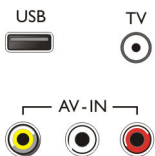

Supported Display Resolution

- Computer inputs: up to 1366x768 @ 60Hz
- Video inputs: 24, 25, 30, 50, 60 Hz, up to

1366x768p

Tuner/Reception/Transmission

- Video Playback: NTSC, PAL
- Analog TV: NTSC, PAL

Power

- Mains power: AC 110 - 240 V 50/60Hz
- Ambient temperature: 5 °C to 40 °C
- Standby power consumption: < 0.5 W
- Off mode power consumption: < 0.5 W
- Power Saving Features: Auto switch-off timer

Dimensions

- Box dimensions (W x H x D): 828 x 514 x 128 mm
- Set dimensions (W x H x D): 730 x 430 x 77 mm
- Set dimensions with stand (W x H x D): 730 x 472 x 193 mm
- Product weight: 3.9 kg
- Product weight (+stand): 4 kg
- VESA wall mount compatible: 100 x 100 mm
- Weight incl. Packaging: 5 kg

Accessories

- Included accessories: Remote Control, 2 x AAA Batteries, Table top stand, Power cord, Quick start guide

Highlights

USB (photos, music, video)

Share the fun. Connect your USB memory-stick, digital camera, mp3 player or other multimedia device to the USB port on your TV to enjoy photos, videos and music with the easy to use onscreen content browser.

Digital Crystal Clear

For natural looking pictures from any source, Philips created Digital Crystal Clear. Whether you're indulging in your favorite shows, movies, the news, or are simply having a few friends over for a night in, you'll enjoy it all in optimal contrast, color and sharpness.

Connections

Side