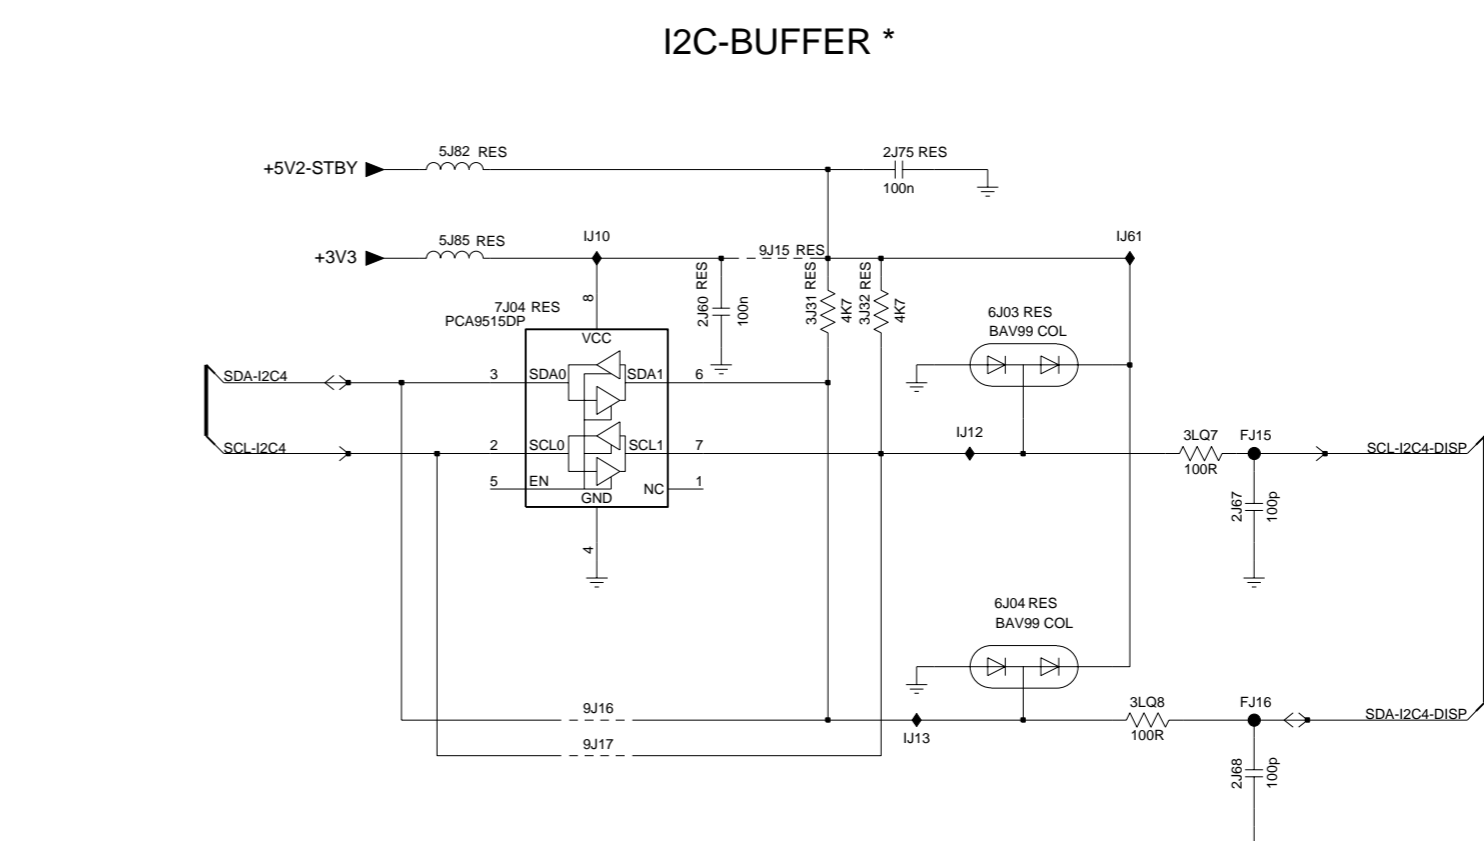

1 2 3 4 5 6 7 8 9 10 11 12

B 3 A

MPIF MAIN : VIDEO SOURCE SELECTION

B 3 A

A
B
C
D
E
F
G
H

A
B
C
D
E
F
G
H

B4G PNX 2015 : Display Interface

NOTE:
can be C or Jumper