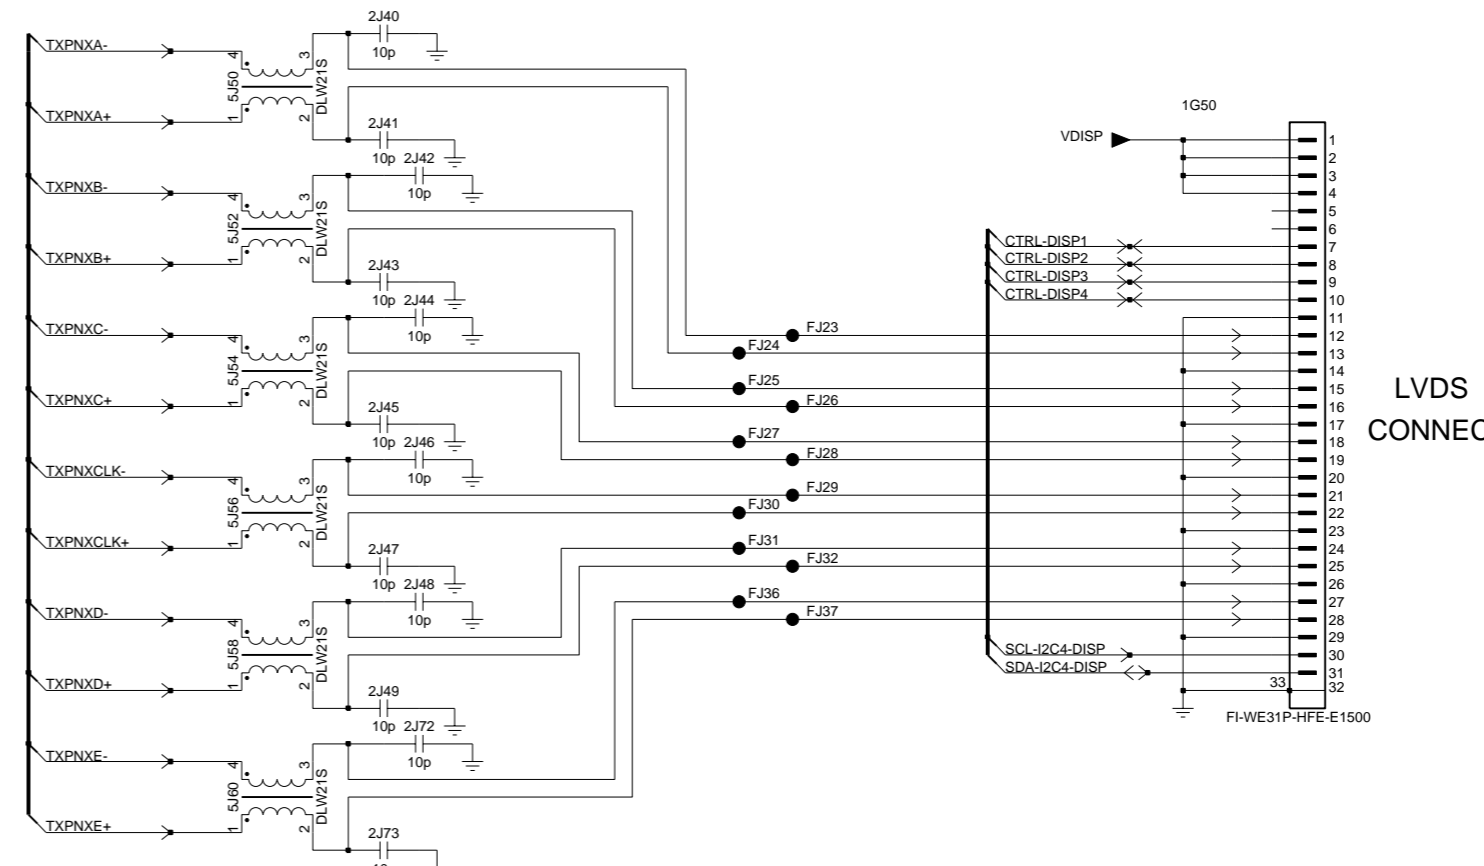

1 2 3 4 5 6 7 8 9 10 11 12

B 3 A

MPIF MAIN : VIDEO SOURCE SELECTION

B 3 A

A
B
C
D
E
F
G
H

A
B
C
D
E
F
G
H

B4G PNX 2015 : Display Interface

NOTE:
can be C or Jumper