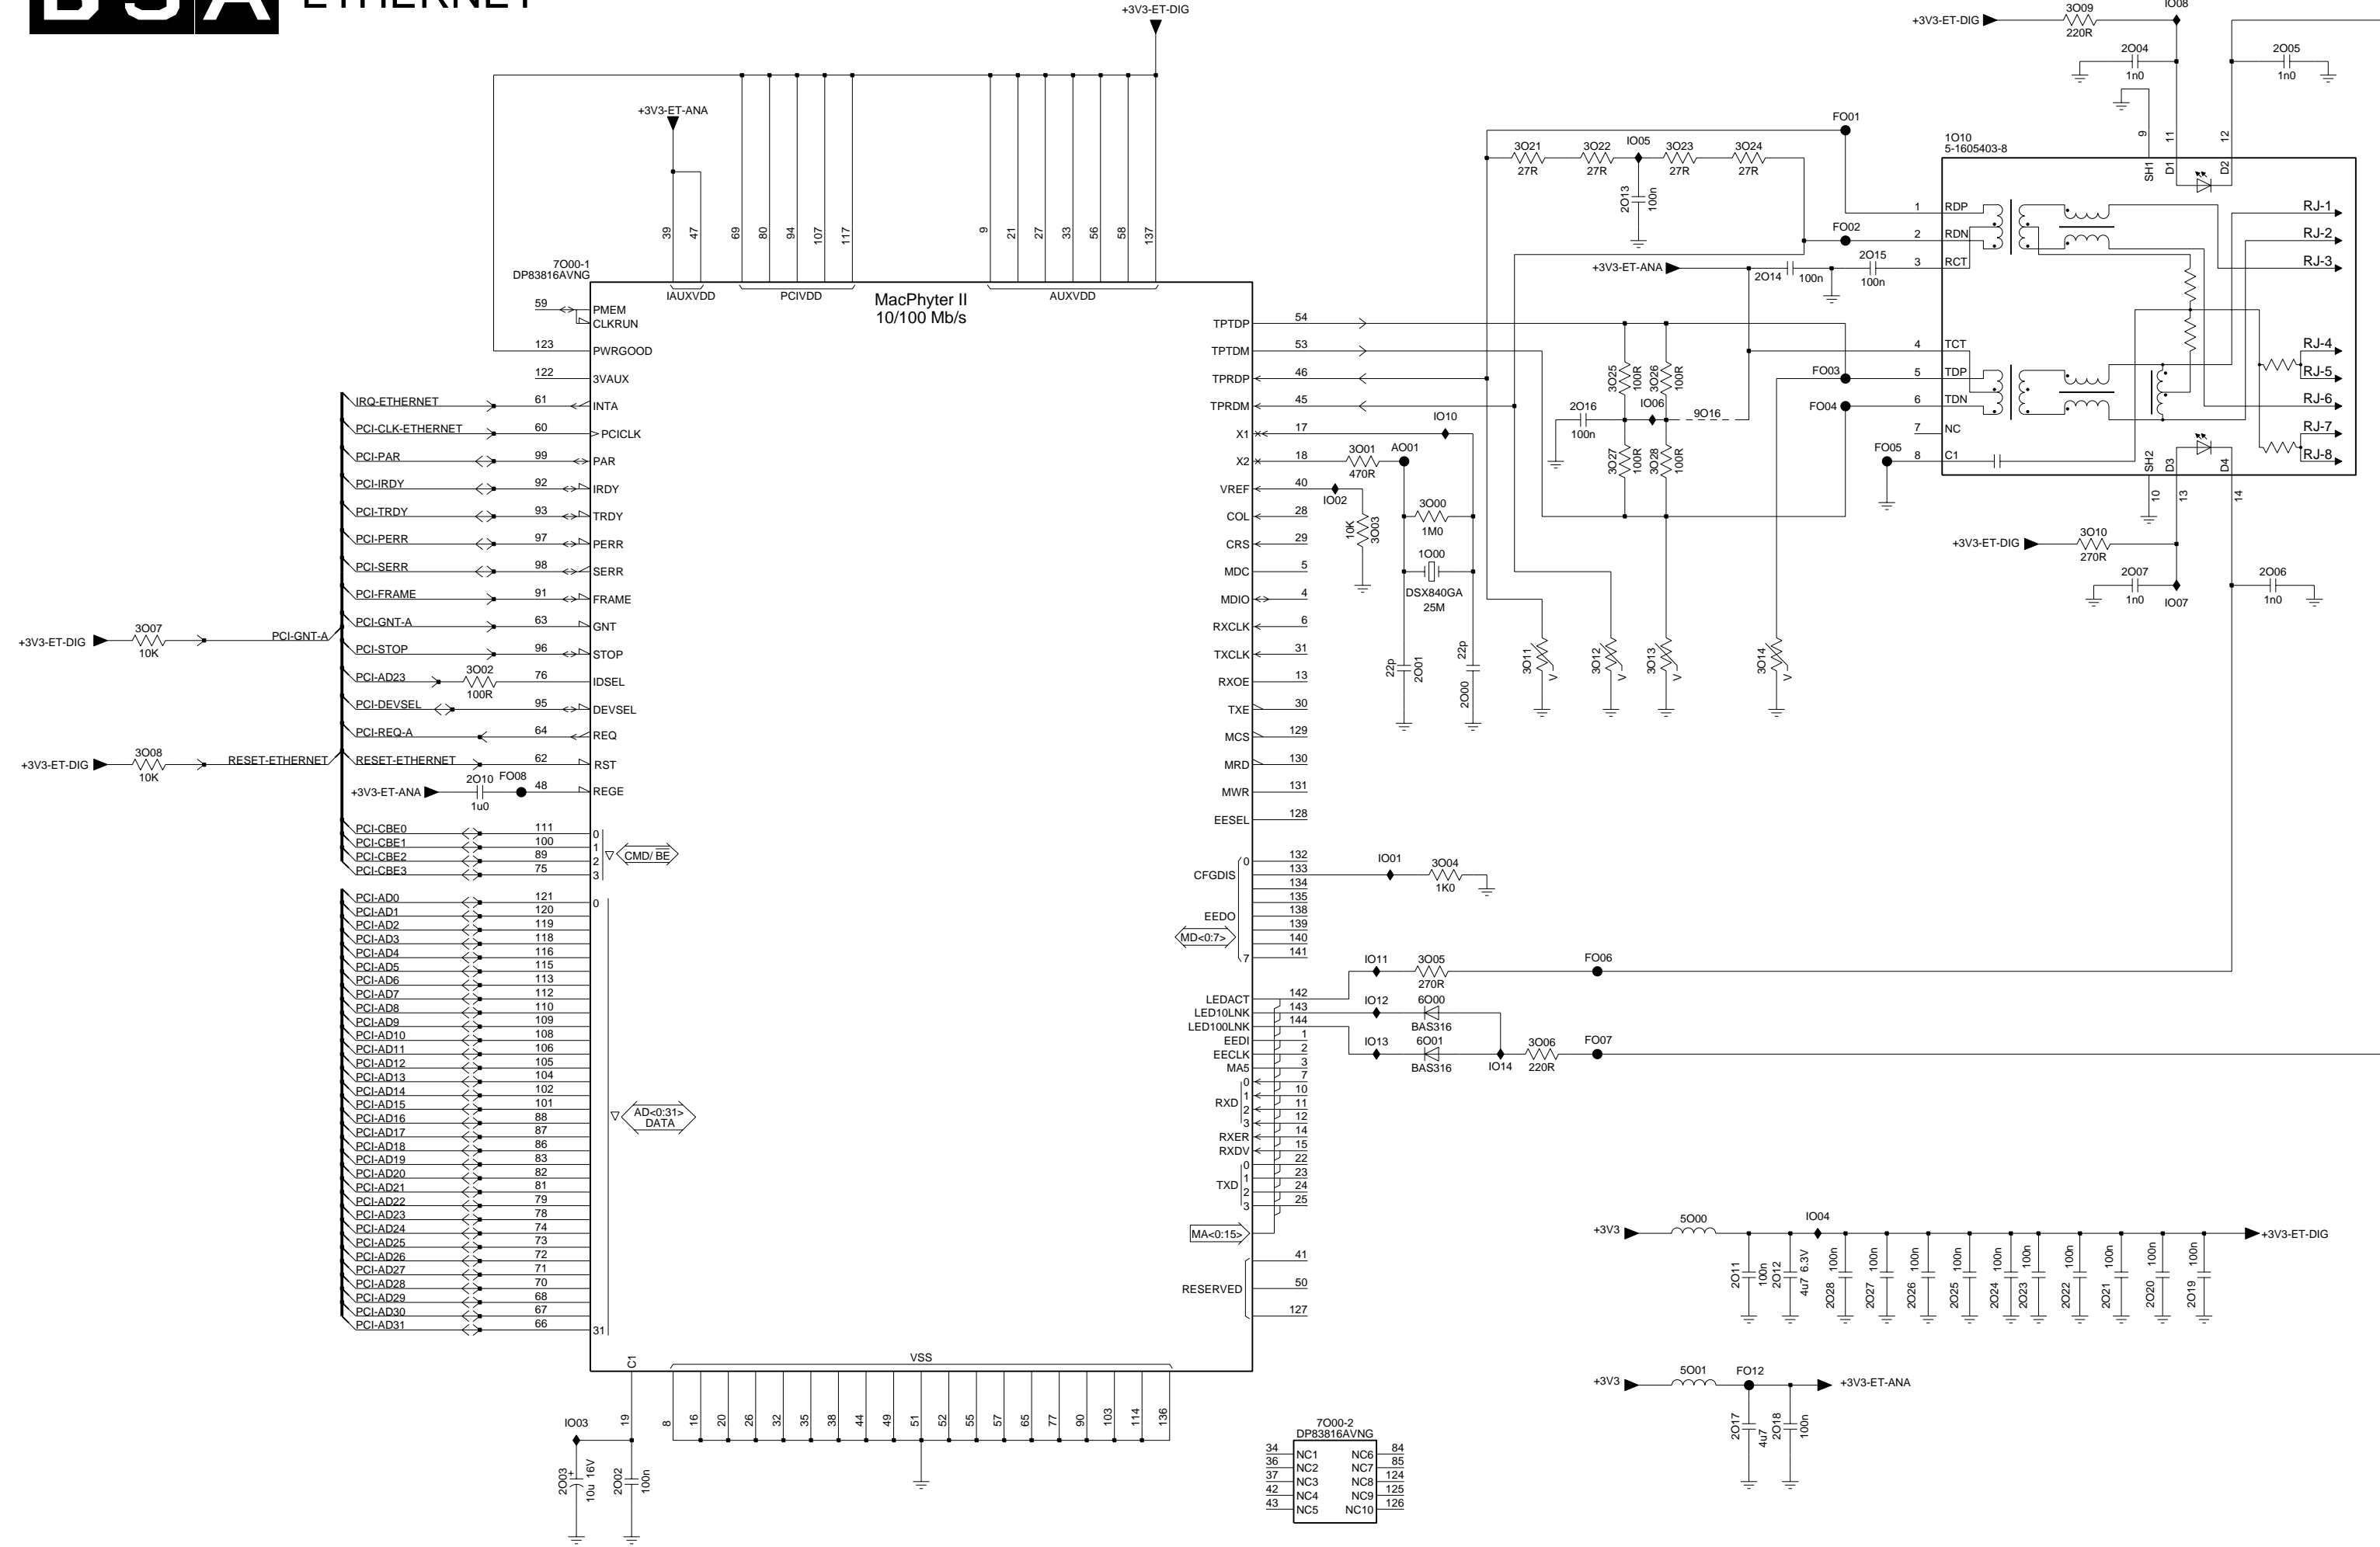

1 2 3 4 5 6 7 8 9 10 11 12 13 14

B9A ETHERNET

B9A

A
B
C
D
E
F
G
H

A
B
C
D
E
F
G
H

RJ-45
ETHERNET
CONNECTOR

7000-2
DP83816AVNG

34	NC1	NC6	84
36	NC2	NC7	85
37	NC3	NC8	124
42	NC4	NC9	125
43	NC5	NC10	126