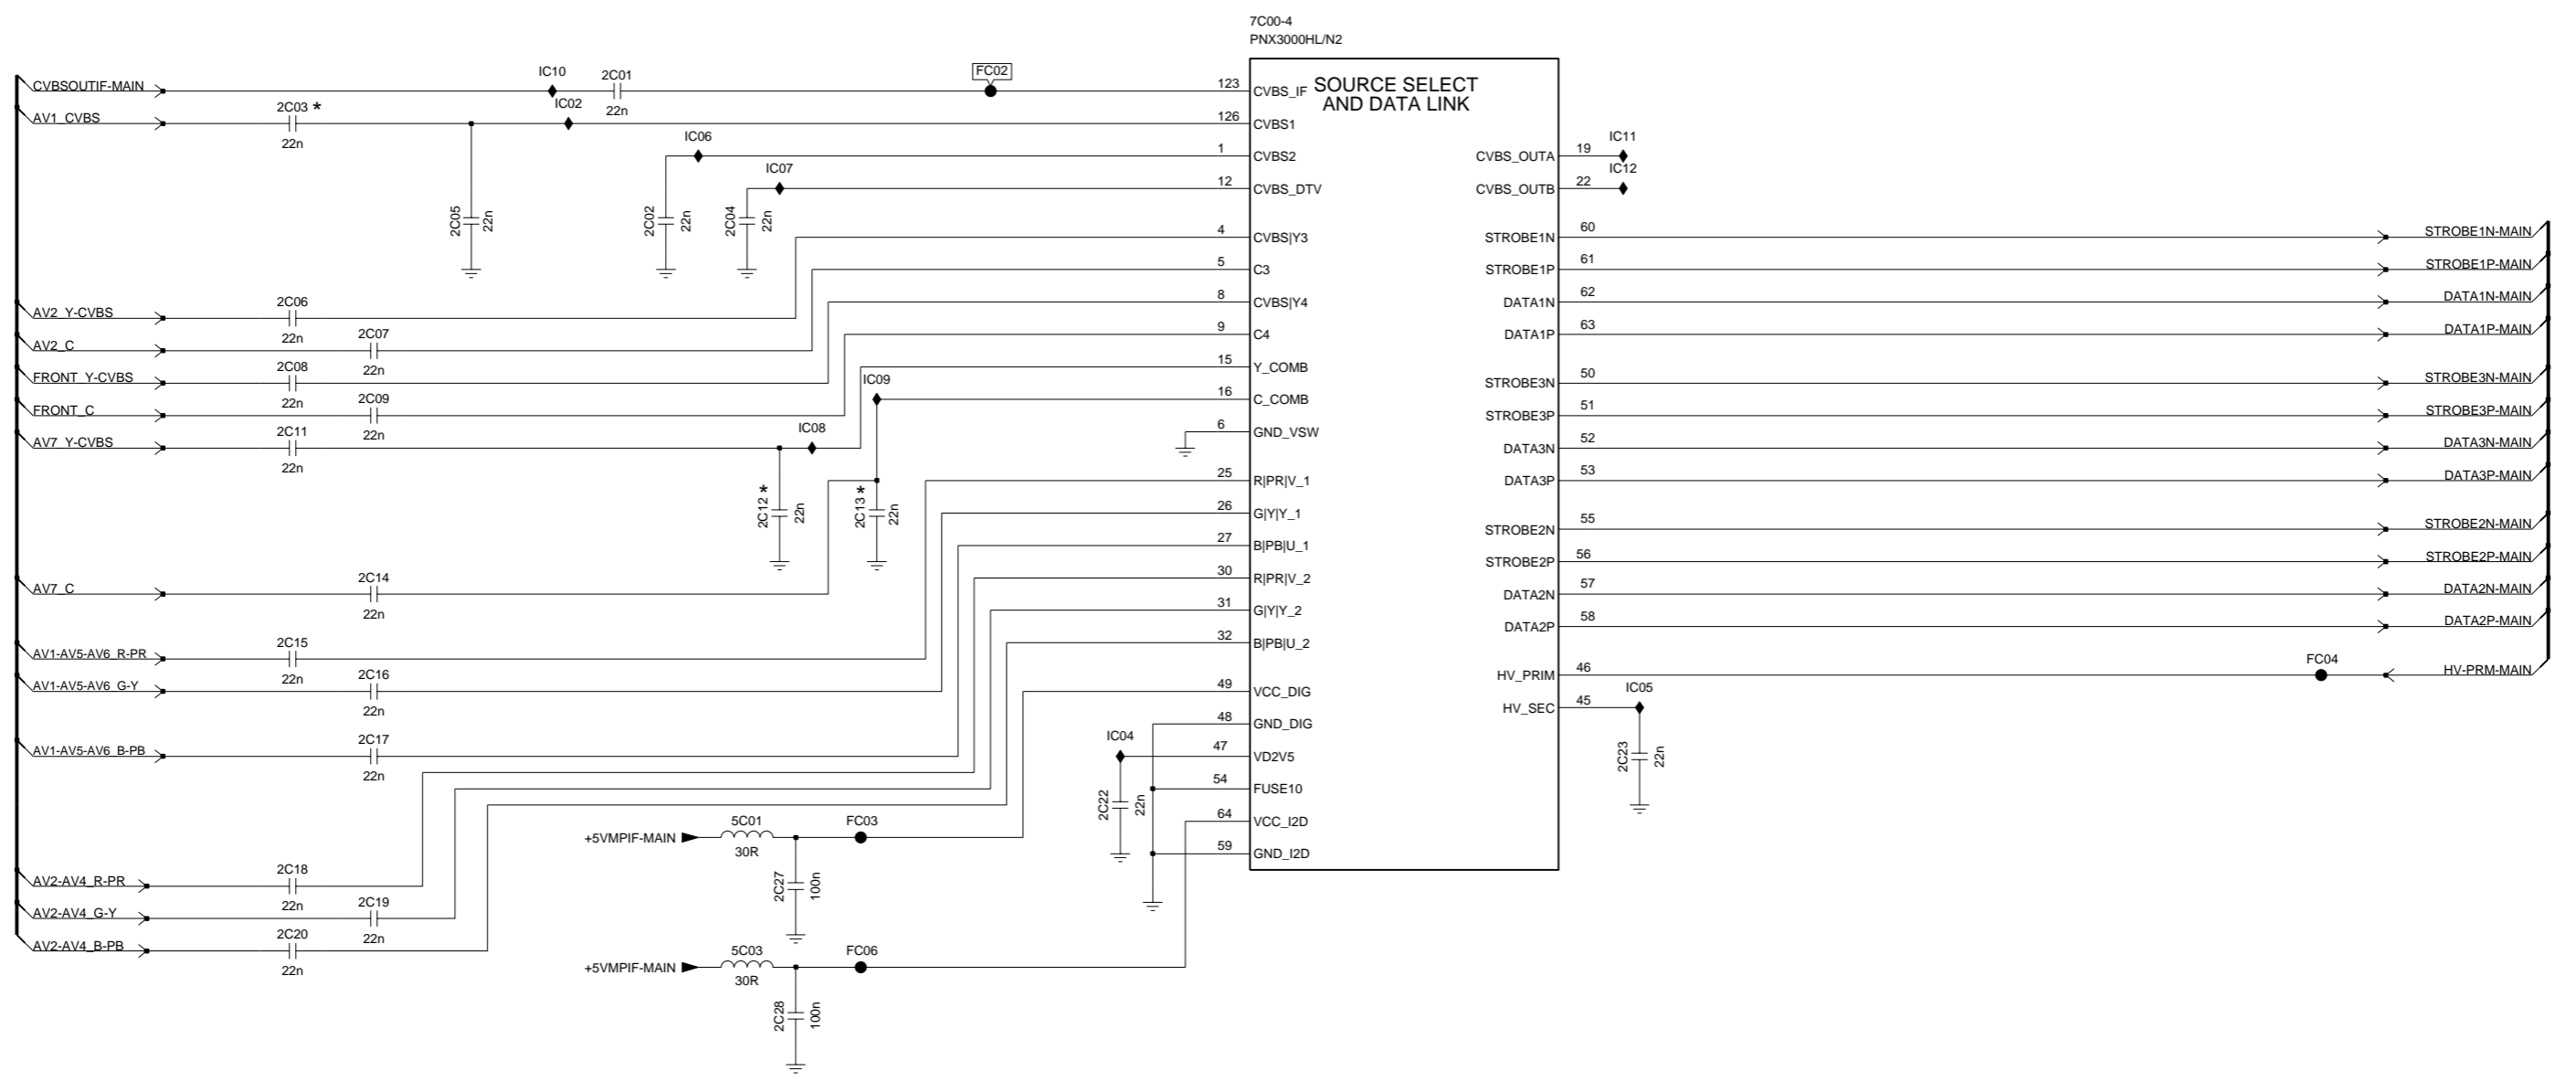

1 2 3 4 5 6 7 8 9 10 11 12

B 3 A

MPIF MAIN : VIDEO SOURCE SELECTION

B 3 A

A
B
C
D
E
F
G
H

A
B
C
D
E
F
G
H

B4G PNX 2015 : Display Interface

NOTE:
can be C or Jumper