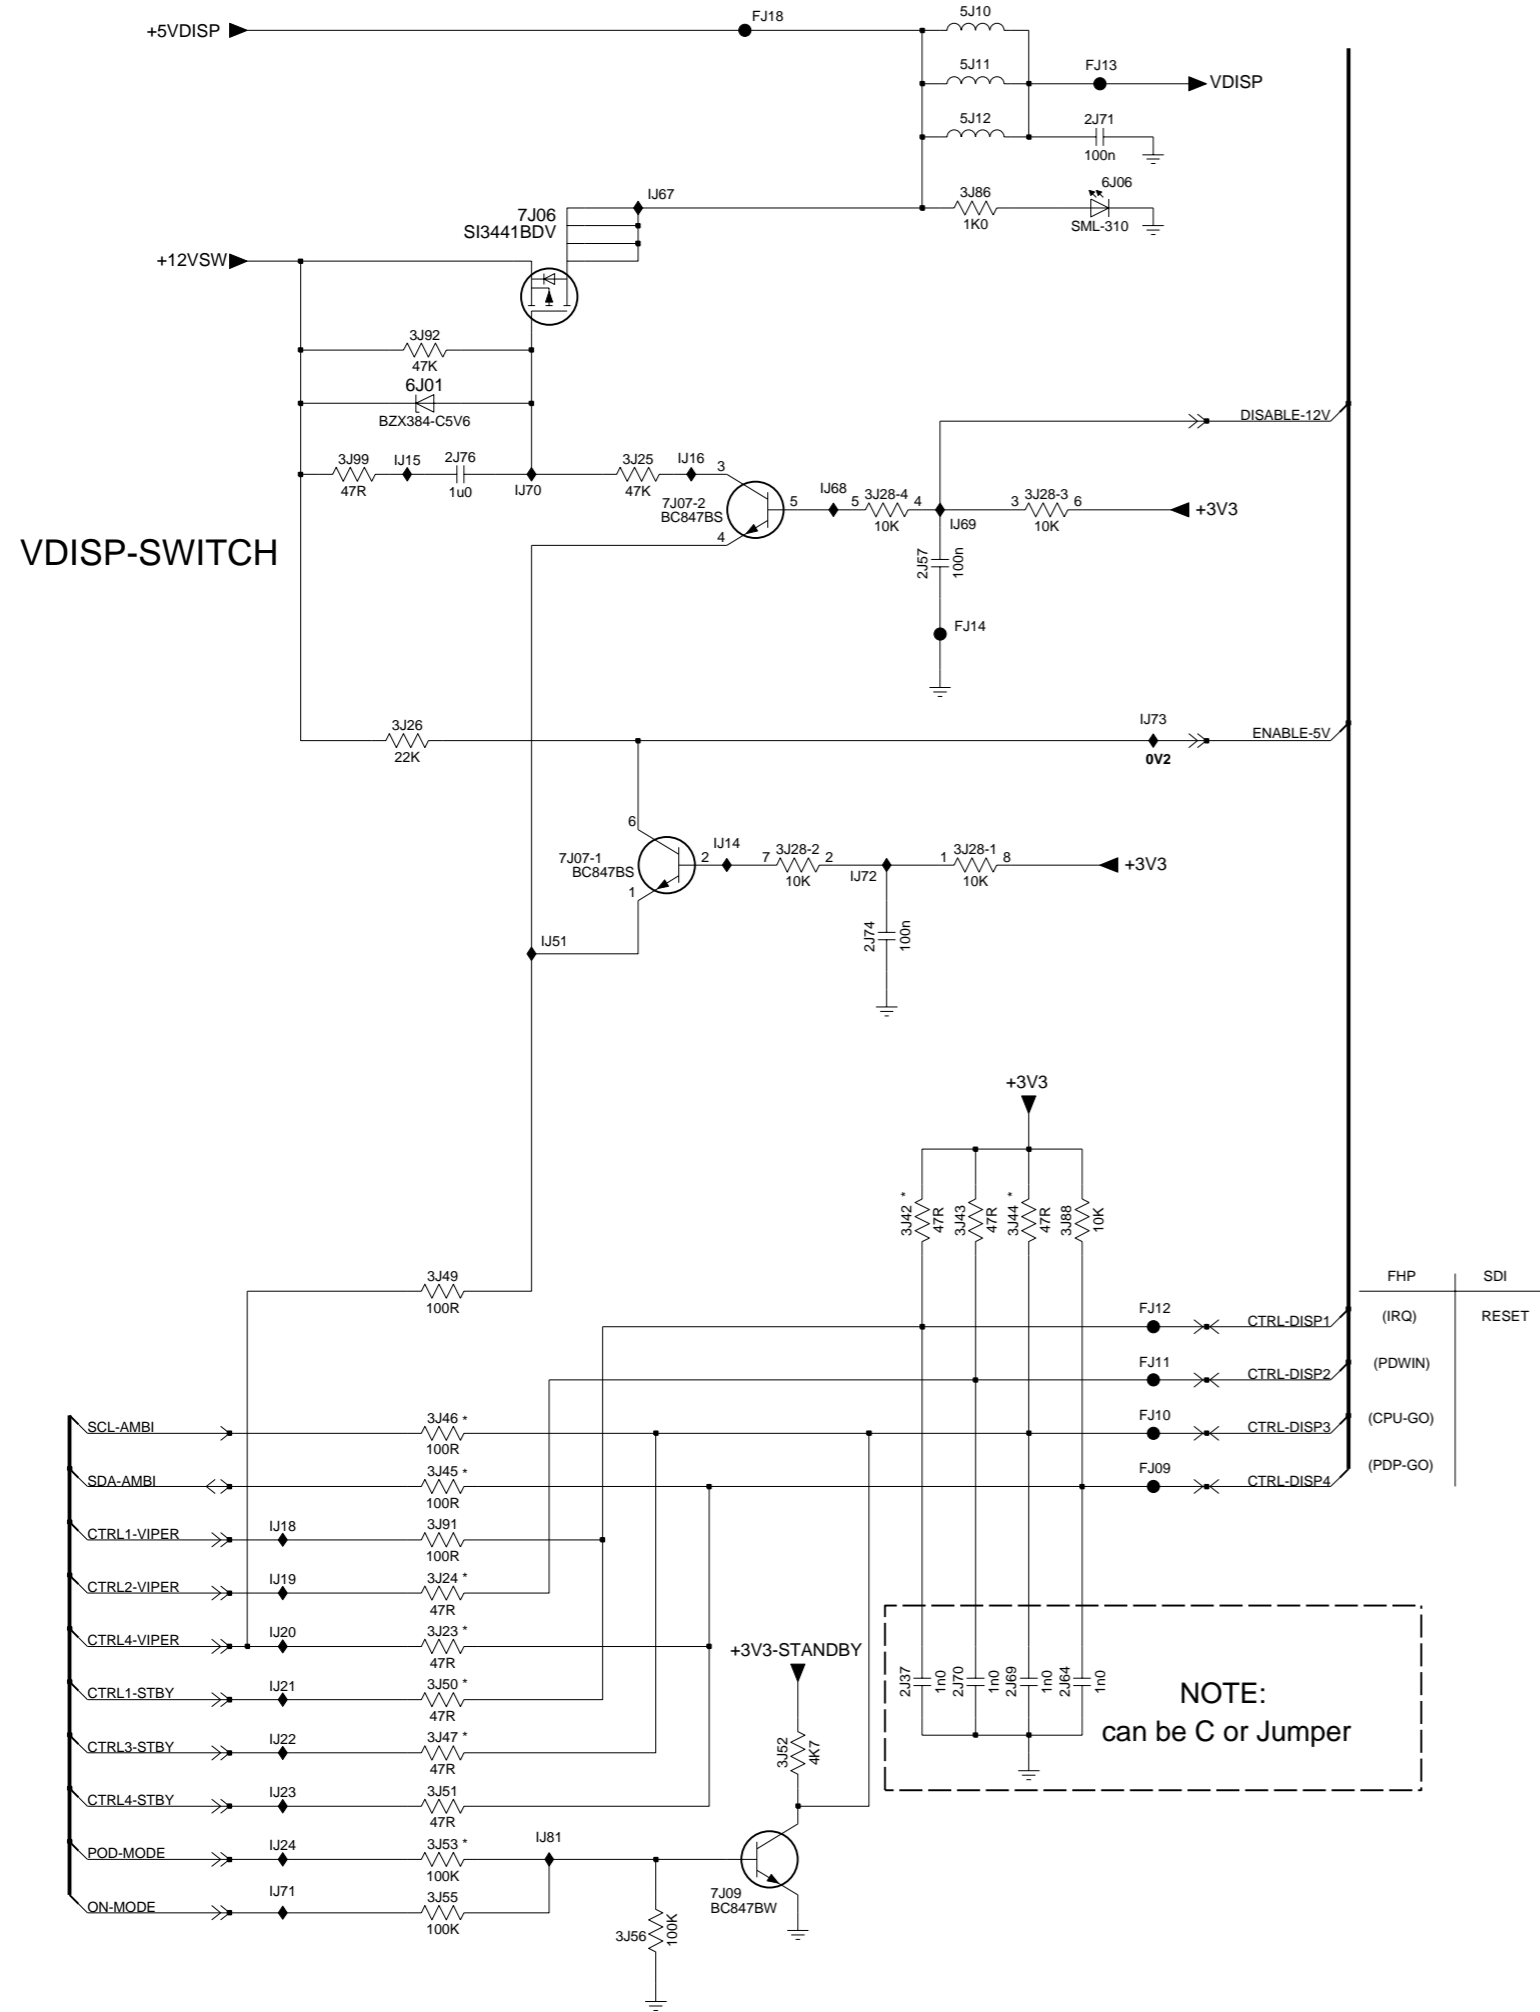

1 2 3 4 5 6 7 8 9 10 11 12

B 3 A

MPIF MAIN : VIDEO SOURCE SELECTION

B 3 A

A
B
C
D
E
F
G
H

A
B
C
D
E
F
G
H

B4G PNX 2015 : Display Interface

NOTE:
can be C or Jumper