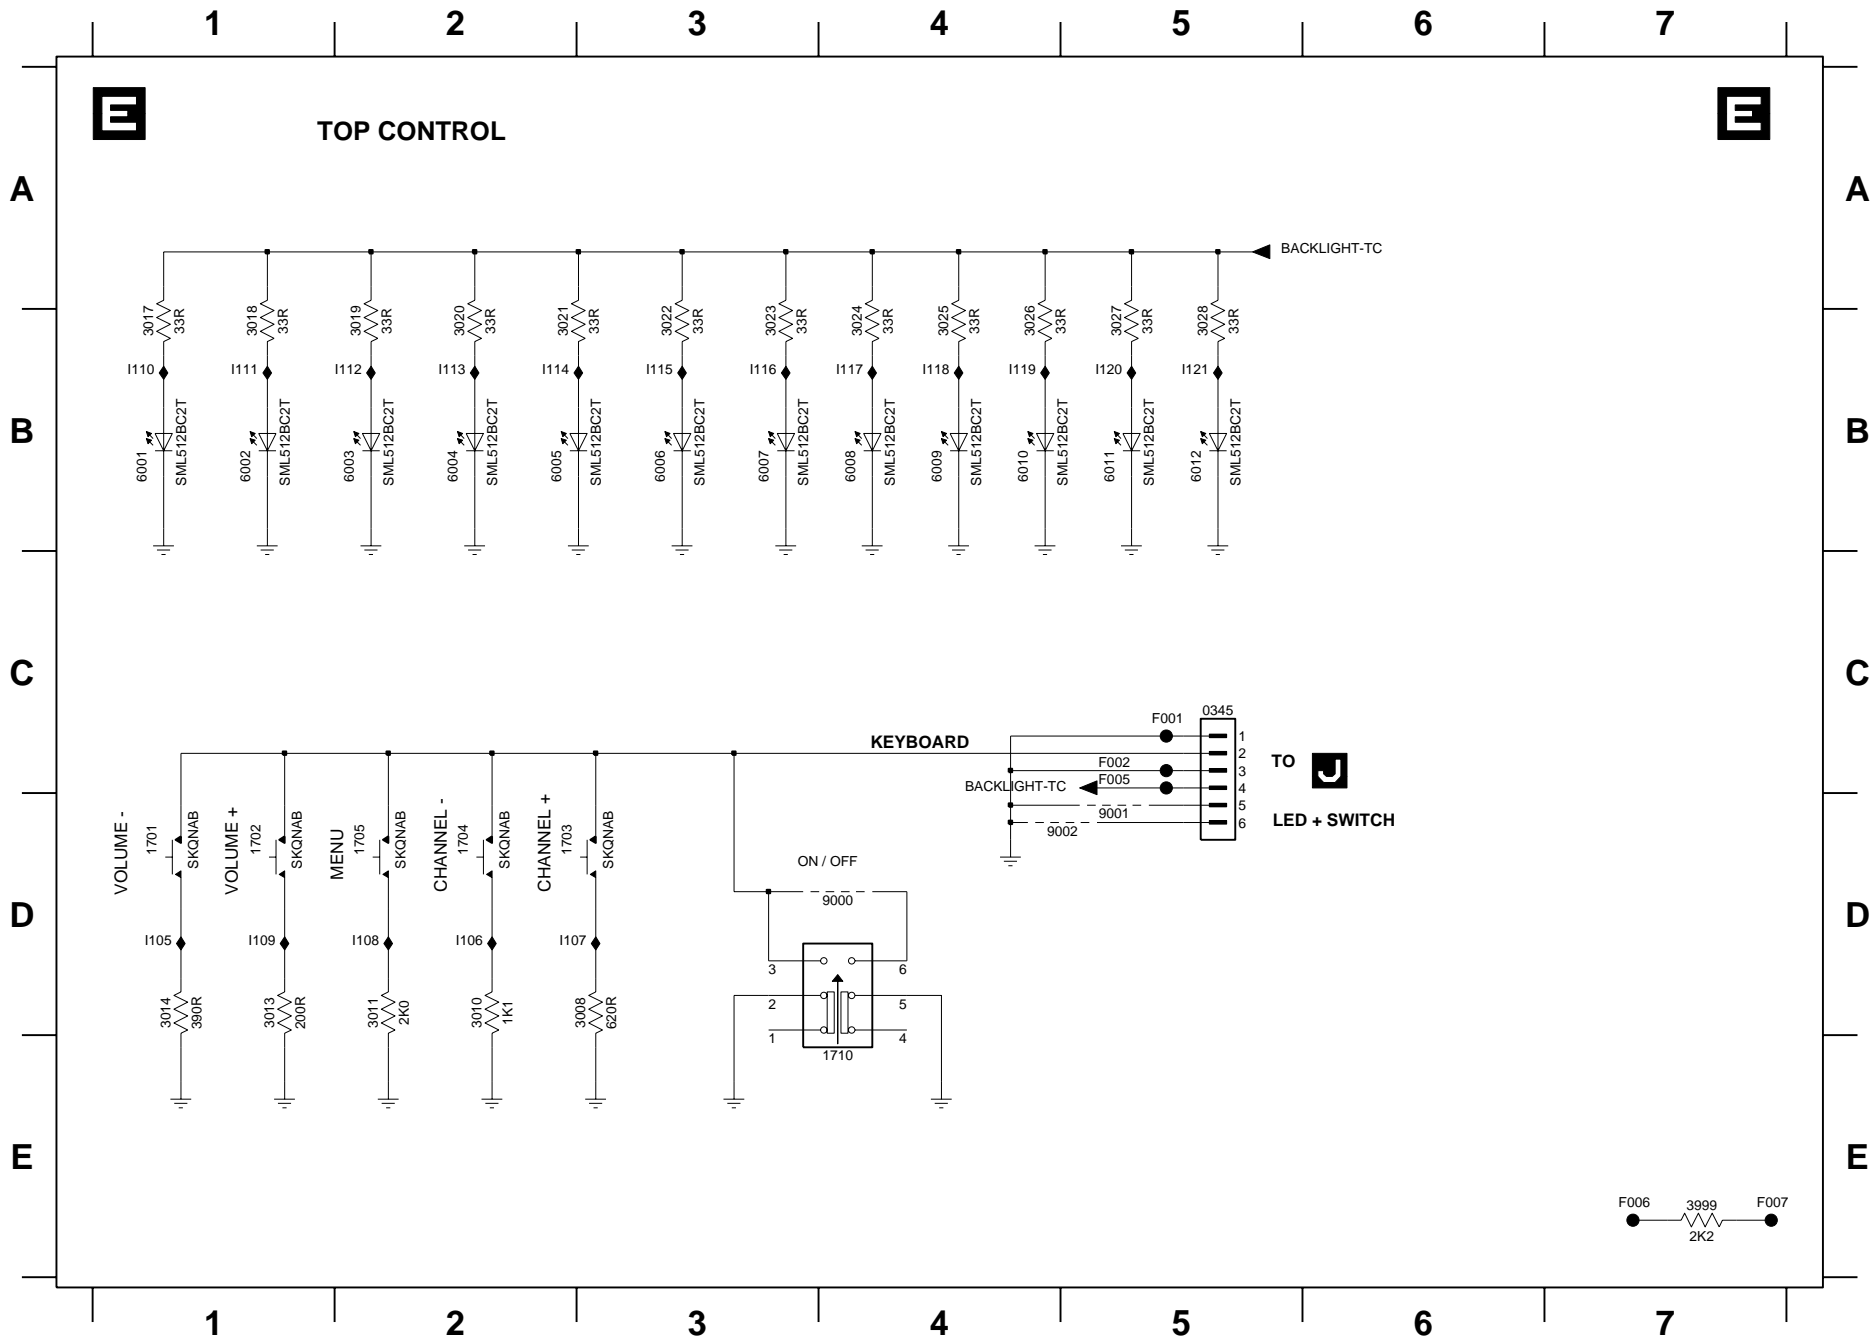

- 0345 C5
- I121 B5
- 1701 D1
- 1702 D1
- 1703 D2
- 1704 D2
- 1705 D2
- 3008 D3
- 3010 D2
- 3011 D2
- 3013 D1
- 3014 D1
- 3017 B1
- 3018 B1
- 3019 B2
- 3020 B2
- 3021 B2
- 3022 B3
- 3023 B3
- 3024 B4
- 3025 B4
- 3026 B4
- 3027 B5
- 3028 B5
- 3999 E7
- 6001 B1
- 6002 B1
- 6003 B2
- 6004 B2
- 6005 B2
- 6006 B3
- 6007 B3
- 6008 B4
- 6009 B4
- 6010 B4
- 6011 B5
- 6012 B5
- 9000 D4
- 9001 D5
- 9002 D5
- F001 C5
- F002 C5
- F005 C5
- F006 E7
- F007 E7
- I105 D1
- I106 D2
- I107 D2
- I108 D2
- I109 D1
- I110 B1
- I111 B1
- I112 B2
- I113 B2
- I114 B2
- I115 B3
- I116 B3
- I117 B4
- I118 B4
- I119 B4
- I120 B5