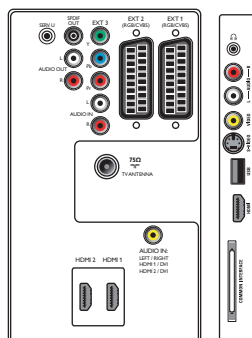

Tuner/Reception/Transmission

- Aerial Input: 75 ohm coaxial (IEC75)
- TV system: PAL I, PAL B/G, PAL D/K, SECAM B/G, SECAM D/K, SECAM L/L', DVB COFDM 2K/8K
- Video Playback: NTSC, SECAM, PAL
- Digital TV: DVB Terrestrial *
- Tuner bands: Hyperband, S-Channel, UHF, VHF

Connectivity

- Ext 1 Scart: Audio L/R, CVBS in/out, RGB
- Ext 2 Scart: Audio L/R, CVBS in/out, RGB
- Ext 3: YPbPr, Audio L/R in
- HDMI 1: HDMI v1.3
- HDMI 2: HDMI v1.3
- EasyLink (HDMI-CEC): One touch play, System

standby

- Front / Side connections: HDMI v1.3, S-video in, CVBS in, Audio L/R in, Headphone Out, USB
- Other connections: Analog audio Left/Right out, PC Audio in, S/PDIF out (coaxial), Common Interface

Power

- Ambient temperature: 5 °C to 35 °C
- Mains power: 220 - 240V, 50/60Hz
- Power consumption: 170 W
- Standby power consumption: 0.15 W

Dimensions

- Set dimensions (W x H x D): 930 x 611 x 99 mm
- Set dimensions with stand (W x H x D): 930 x 665 x 252 mm
- Weight incl. Packaging: 28 kg
- Product weight: 17.7 kg
- Product weight (+stand): 22.5 kg
- Box dimensions (W x H x D): 1137 x 690 x 278 mm
- VESA wall mount compatible: 300 x 300 mm

Accessories

- Included accessories: Table top stand, Power cord, Quick start guide, User Manual, Warranty certificate, Remote Control, Batteries for remote control

Stereo system					Transmission system					
2CS DK	NICAM DK	2CS BG	NICAM I	NICAM LL	PAL BG	PAL D/K	PAL I	SECAM BG	SECAM DK	SECAM LL
•	•	•	•	•	•	•	•	•	•	•

Issue date 2015-08-18

Version: 2.0.10

12 NC: 8670 000 38261
EAN: 87 12581 40529 8

© 2015 Koninklijke Philips N.V.
All Rights reserved.

Specifications are subject to change without notice.
Trademarks are the property of Koninklijke Philips N.V.
or their respective owners.

www.philips.com