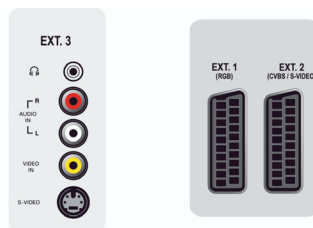

Tuner/Reception/Transmission

- Aerial Input: 75 ohm coaxial (IEC75)
- TV system: PAL I, PAL B/G, PAL D/K, SECAM B/G, SECAM D/K, SECAM L/L', DVB COFDM 2K/8K
- Video Playback: NTSC, SECAM, PAL
- Digital TV: DVB Terrestrial *
- Tuner bands: Hyperband, S-Channel, UHF, VHF
- Number of Preset Channels: 100
- Tuner Display: PLL

Connectivity

- Ext 1 Scart: Audio L/R, CVBS in/out, RGB
- Ext 2 Scart: Audio L/R, CVBS in/out, S-video in
- Ext 3: S-video in, CVBS in, Audio L/R in
- Ext 4: YPbPr, Audio L/R in
- Ext 5: HDMI
- Ext 6: HDMI

- Number of Scarts: 2
- Other connections: Headphone out, Common Interface

Power

- Ambient temperature: 5 °C to 40 °C
- Mains power: 220 - 240V, 50/60Hz
- Power consumption: 175 W
- Standby power consumption: < 1 W

Accessories

- Included accessories: Table top stand, Power cord, Quick start guide, User Manual, Registration card, Warranty certificate, Remote Control, Batteries for remote control
- Optional accessories: Floor stand

Dimensions

- Set dimensions (W x H x D): 935 x 626 x 116 mm
- Set dimensions with stand (W x H x D): 935 x 688 x 265 mm
- Product weight: 24 kg
- Product weight (+stand): 26 kg
- Box dimensions (W x H x D): 1000 x 701 x 289 mm
- Weight incl. Packaging: 33 kg

Stereo system					Transmission system					
2CS DK	NICAM DK	2CS BG	NICAM I	NICAM LL	PAL BG	PAL D/K	PAL I	SECAM BG	SECAM DK	SECAM LL
•	•	•	•	•	•	•	•	•	•	•

Issue date 2015-08-18

Version: 7.0.10

12 NC: 8670 000 26866
EAN: 87 12581 31491 0

© 2015 Koninklijke Philips N.V.
All Rights reserved.

Specifications are subject to change without notice.
Trademarks are the property of Koninklijke Philips N.V.
or their respective owners.

www.philips.com