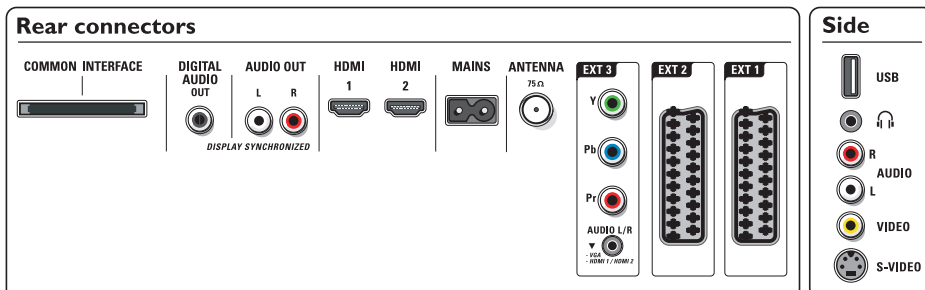

Multimedia Applications

- Multimedia connections: USB
- Playback Formats: MP3, Slideshow files (.alb), JPEG Still pictures

Tuner/Reception/Transmission

- Aerial Input: 75 ohm coaxial (IEC75)
- TV system: DVB COFDM 2K/8K
- Video Playback: NTSC, SECAM, PAL
- Digital TV: DVB-T MPEG4*
- Tuner bands: Hyperband, S-Channel, UHF, VHF

Connectivity

- Ext 1 Scart: Audio L/R, CVBS in/out, RGB
- Ext 2 Scart: Audio L/R, CVBS in/out, RGB
- Ext 3: YPbPr, Audio L/R in
- Ext 4: HDMI v1.3
- Ext 5: HDMI v1.3
- HDMI features: Cable equalization, Category 1 and 2 cables, Compressed audio, Multirate pref. format support, PC format support, Resolutions 720p, 1080i, 1080p
- Front / Side connections: Audio L/R in, CVBS in, Headphone Out, S-video in, USB
- Other connections: Analog audio Left/Right out, S/PDIF out (coaxial), Common Interface

Power

- Ambient temperature: 5 °C to 35 °C
- Mains power: AC 220 - 240 V +/- 10%
- Power consumption: 165 W
- Standby power consumption: 0.8 W

Accessories

- Included accessories: Tabletop swivel stand, RF antenna cable

Dimensions

- Set dimensions (W x H x D): 950 x 612 x 125 mm
- Set dimensions with stand (H x D): 677 x 184 mm
- Product weight: 24.7 kg
- Product weight (+stand): 27.6 kg
- Box dimensions (W x H x D): 1066 x 818 x 300 mm
- Weight incl. Packaging: 29.7 kg
- VESA wall mount compatible: 600 x 400 mm

Issue date 2014-02-12

Version: 2.0.12

12 NC: 8670 000 34235
EAN: 87 12581 36626 1

© 2014 Koninklijke Philips N.V.
All Rights reserved.

Specifications are subject to change without notice.
Trademarks are the property of Koninklijke Philips N.V.
or their respective owners.

www.philips.com