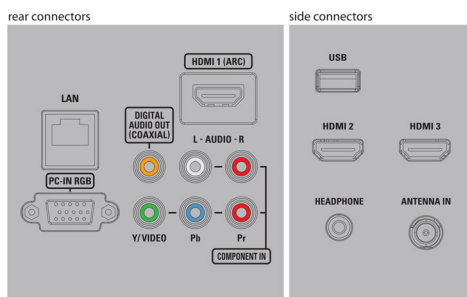

Connectivity

- AV 1: Shared audio L/R in, CVBS/YPbPr
- Audio Output - Digital: Coaxial (cinch)
- Other connections: Ethernet, Headphone out, PC-In VGA, Wi-Fi(built-in)
- USB: USB
- HDMI 1: HDMI, Shared audio L/R in
- HDMI 2: HDMI, Shared audio L/R in
- HDMI 3: HDMI, Shared audio L/R in
- EasyLink (HDMI-CEC): One touch play, Power status, System info (menu language), Remote control pass-through, System audio control, System standby

Power

- Ambient temperature: 5°C to 40°C (41°F to 104°F)
- Mains power: 120V/60Hz
- Power consumption: 89 W
- Standby power consumption: < 0.5 W

Dimensions

- Set dimensions in inch (W x H x D):

- 36.4 x 21.8 x 3.9 inch
- Product weight (lb): 19.63 lb
- Set dimensions with stand in inch (W x H x D): 36.4 x 23.7 x 8.1 inch
- Product weight (+stand) (lb): 21.39 lb
- Box dimensions in inch (W x H x D): 42.2 x 25.2 x 6.5 inch
- Weight incl. Packaging (lb): 26.46
- VESA wall mount compatible: 200 x 200 mm

Accessories

- Included accessories: Table top stand, Quick start guide, User Manual, Remote Control, Batteries for remote control

Network Services

- NetTV Apps: CloudTV, Netflix, Pandora, Portico, Vudu, YouTube
- Network Features: DLNA Multimedia Browser, WirelessConnect