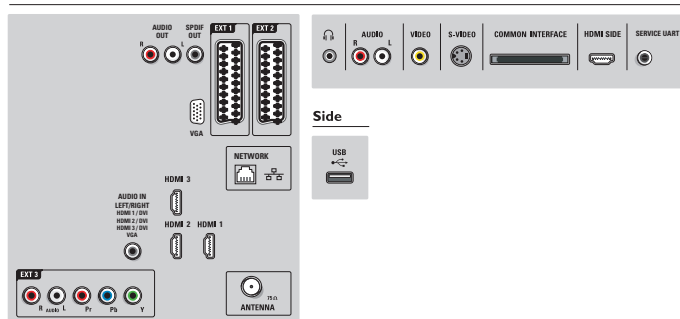

- Digital TV: DVB-T MPEG4*, DVB-C MPEG4*
- Tuner bands: Hyperband, S-Channel, UHF, VHF

Connectivity

- Ext 1 Scart: Audio L/R, CVBS in, RGB
- Ext 2 Scart: Audio L/R, CVBS in, RGB
- Ext 3: YPbPr, Audio L/R in
- Front / Side connections: USB
- PC network link: DLNA 1.0 certified
- Other connections: A/V Audio L/R in (value), Analog audio Left/Right out, S-Video in, Composite video (CVBS) input, HDMI, Headphone out, S/PDIF out (coaxial), Common Interface Plus (CI+)
- HDMI 1: HDMI v1.3a
- HDMI 2: HDMI v1.3a
- HDMI 3: HDMI v1.3a
- EasyLink (HDMI-CEC): One touch play, Remote control pass-through, System audio control, System standby

Power

- Ambient temperature: 5 °C to 35 °C
- Mains power: 220 - 240V, 50/60Hz
- Power consumption (typical): 104 W
- Standby power consumption: <0.15 W

Dimensions

- Set dimensions (W x H x D): 958 x 580 x 39 mm
- Set dimensions with stand (W x H x D): 958 x 628 x 220 mm
- Weight incl. Packaging: 24.0 kg
- Product weight: 15 kg
- Product weight (+stand): 18 kg
- Box dimensions (W x H x D): 1200 x 698 x 200 mm
- VESA wall mount compatible: 300 x 300 mm

Accessories

- Included accessories: Table top stand, Power cord, Quick start guide, Warranty certificate, Remote Control, Batteries for remote control, Safety/legal instructions
- Optional accessories: Smart level wallmount SQM6175, DVB-S module PFS0001*

Rear connectors

Issue date 2015-08-18

Version: 8.6.4

12 NC: 8670 000 56456
EAN: 87 12581 50553 0

© 2015 Koninklijke Philips N.V.
All Rights reserved.

Specifications are subject to change without notice.
Trademarks are the property of Koninklijke Philips N.V.
or their respective owners.

www.philips.com

* DVB-T MPEG4 only for: France, Spain, Denmark, Norway, Finland, Sweden. DVB-C MPEG4 only for selected providers: Denmark, Norway, Finland, Sweden. Most up to date information is available on the type plate of the TV, or via www.philips.com/support under the specific type number.

* Net TV, service offering is dependent on country and subject to terms of use.

* Optional Philips DVB-S module required (part no. PFS0001, only available in Germany, Austria and Switzerland)