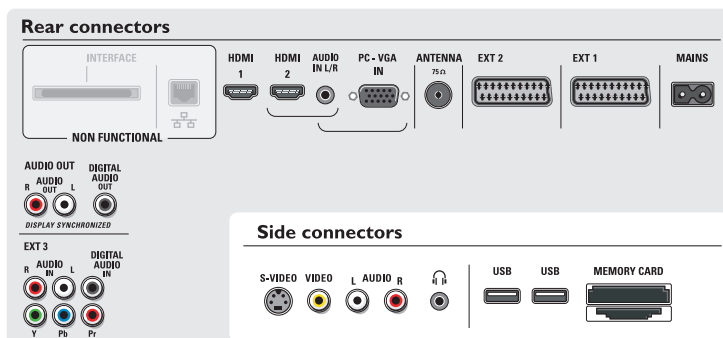

Convenience

- Child Protection: Child Lock+Parental Control
- Clock: Smart Clock
- Ease of Installation: Auto Program Naming, Automatic Channel Install(ACI), Automatic Tuning System (ATS), Autostore, PLL Digital Tuning, Plug & Play
- Ease of Use: Auto Volume Leveller (AVL), Delta Volume per preset, Graphical User Interface, On Screen Display, Program List, Side Control
- Picture in Picture: Full dual screen (2 tuners), Text dual screen

- Remote Control: Amp, DVD, Sat, STB (Set-Top Box), VCR, Multi-functional
- Remote control type: RC4410
- Screen Format Adjustments: 4:3, 6 Widescreen Modes, Auto Format, Movie expand 14:9, Movie expand 16:9, Subtitle and Heading Shift, Super Zoom, Widescreen
- Teletext: 1200 page Hypertext
- Teletext enhancements: Habit Watch, Program information Line
- VESA Mount: Vesa compliant

Accessories

- Included accessories: Table top stand, Wall mounting bracket, RF antenna cable
- Optional accessories: Floor stand

Dimensions

- Set dimensions (W x H x D): 1279 x 872 x 114 mm
- Set dimensions with stand (H x D): 957 x 290 mm
- Weight incl. Packaging: 62 kg
- Product weight: 38 kg
- Box dimensions (W x H x D): 1354 x 1211 x 339 mm
- VESA wall mount compatible: 800 x 400 mm

Power

- Ambient temperature: 5 °C to 40 °C
- Mains power: AC 110 - 240 V +/- 10%
- Power consumption: 248 W
- Standby power consumption: 0.8W

Issue date 2014-02-12

Version: 7.0.13

12 NC: 8670 000 23603
EAN: 87 10895 93073 4

© 2014 Koninklijke Philips N.V.
All Rights reserved.

Specifications are subject to change without notice.
Trademarks are the property of Koninklijke Philips N.V.
or their respective owners.

www.philips.com