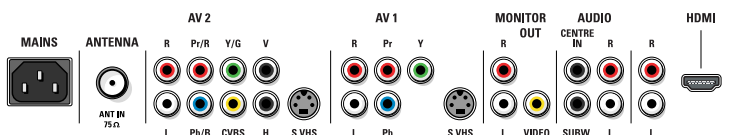

Tuner/Reception/Transmission

- Aerial Input: 75 ohm coaxial (IEC75)
- Tuner bands: Hyperband, S-Channel, UHF, VHF
- TV system: NTSC, PAL, SECAM
- Video Playback: NTSC, PAL, SECAM

Connectivity

- AV 1: (1, 2, 3Fh autoranging), Audio L/R in, Component Video in, Y/C, YPbPr
- AV 2: (1, 2, 3Fh autoranging), Audio L/R in, Component Video in, CVBS, RGB+H/V, Y/C, YPbPr
- AV 3: Audio L/R in, HDCP, HDMI (Digital Stream & S/PDIF)
- Other connections: Analog audio Left/Right out, Centre Speaker connection in, Monitor out, CVBS, L/R (cinch), Subwoofer out

Convenience

- Child Protection: Child Lock+Parental Control
- Clock: Smart Clock
- Ease of Installation: Automatic Tuning System (ATS), PLL Digital Tuning, Plug & Play
- Ease of Use: 9-channel smart surf list, Backlighted side controls, Delta Volume per preset, Program List, Smart Picture Control, Smart Sound Control
- Remote Control: Multi-functional
- Remote control type: RC4302
- Screen Format Adjustments: 6 Widescreen Modes, Auto Format, Subtitle and Heading Shift
- Teletext: 1200 page Hypertext
- Teletext enhancements: Habit Watch, Program information Line, Word Search

Accessories

- Included Accessories: Table top stand, Wall mounting bracket

Dimensions

- Product dimensions (WxDxH): 1105 x 775 x 98mm
- Weight incl. Packaging: 54 kg
- Product weight: 42 kg
- Carton dimensions (WxDxH): 1190 x 966 x 297mm

Rear connectors

Side connectors

Issue date 2015-04-14

Version: 3.0.4

12 NC: 8670 000 20651
EAN: 87 10895 82034 9

© 2015 Koninklijke Philips N.V.
All Rights reserved.

Specifications are subject to change without notice.
Trademarks are the property of Koninklijke Philips N.V.
or their respective owners.

www.philips.com