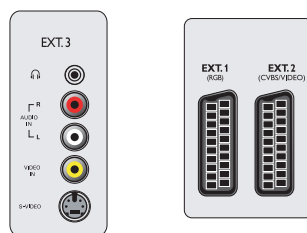

Tuner/Reception/Transmission

- Aerial Input: 75 ohm coaxial (IEC75)
- TV system: PAL I, PAL B/G, PAL D/K, SECAM B/G, SECAM D/K, SECAM L/L', DVB COFDM 2K/8K
- Video Playback: NTSC, SECAM, PAL
- Digital TV: DVB Terrestrial *
- Tuner bands: Hyperband, S-Channel, UHF, VHF
- Number of Preset Channels: 100
- Tuner Display: PLL

Connectivity

- Ext 1 Scart: Audio L/R, CVBS in/out, RGB
- Ext 2 Scart: Audio L/R, CVBS in/out, S-video in
- Number of Scarts: 2
- Ext 3: S-video in, CVBS in, Audio L/R in
- Ext 4: YPbPr, Audio L/R in
- Ext 5: HDMI
- Ext 6: HDMI
- Other connections: Headphone out, Common

Interface

Power

- Ambient temperature: 5 °C to 40 °C
- Mains power: 220 - 240V, 50/60Hz
- Power consumption: 240 W
- Standby power consumption: < 1 W

Accessories

- Included accessories: Table top stand, Power cord, Quick start guide, User Manual, Registration card, Warranty certificate, Remote Control, Batteries for remote control
- Optional accessories: Floor stand

Dimensions

- Set dimensions (W x H x D): 1046 x 686 x 116 mm
- Set dimensions with stand (W x H x D): 1046 x 749 x 265 mm
- Product weight: 25 kg
- Product weight (+stand): 33 kg
- Box dimensions (W x H x D): 1152 x 788 x 313 mm
- Weight incl. Packaging: 38.5 kg
- VESA wall mount compatible: 600 x 400 mm

Stereo system					Transmission system					
2CS DK	NICAM DK	2CS BG	NICAM I	NICAM LL	PAL BG	PAL D/K	PAL I	SECAM BG	SECAM DK	SECAM LL
•	•	•	•	•	•	•	•	•	•	•

Issue date 2015-08-18

Version: 2.1.5

12 NC: 8670 000 36647
EAN: 87 12581 39191 1

© 2015 Koninklijke Philips N.V.
All Rights reserved.

Specifications are subject to change without notice.
Trademarks are the property of Koninklijke Philips N.V.
or their respective owners.

www.philips.com