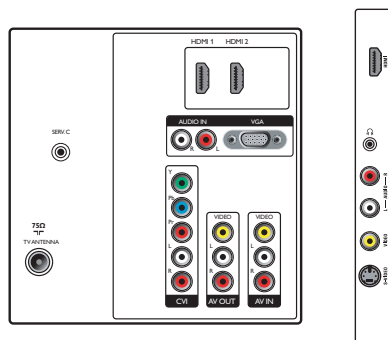

## Connectivity

- AV 1: Audio L/R in, YPbPr
- AV 2: Audio L/R in, CVBS in
- HDMI 1: HDMI v1.3
- HDMI 2: HDMI v1.3
- EasyLink (HDMI-CEC): One touch play, System info (menu language), System standby
- Front / Side connections: HDMI v1.3, S-video in, CVBS in, Audio L/R in, Headphone Out
- Other connections: PC-in VGA + Audio L/R in

## Accessories

- Included accessories: Tabletop swivel stand, Power cord, Quick start guide, User Manual, Registration card, Warranty certificate, Remote Control, Batteries for remote control

Issue date 2014-02-10