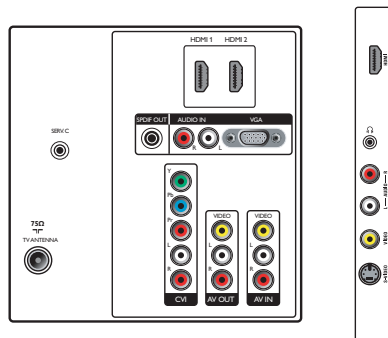

Tuner/Reception/Transmission

- Aerial Input: 75 ohm coaxial (IEC75)
- TV system: PAL I, PAL B/G, PAL D/K, SECAM B/G, SECAM D/K
- Video Playback: NTSC, SECAM, PAL
- Tuner bands: Hyperband, S-Channel, UHF, VHF
- Number of Preset Channels: 99

Connectivity

- AV 1: Audio L/R in, YPbPr
- AV 2: Audio L/R in, CVBS in
- HDMI 1: HDMI v1.3
- HDMI 2: HDMI v1.3
- EasyLink (HDMI-CEC): One touch play, System info (menu language), System standby
- Front / Side connections: HDMI v1.3, S-video in, CVBS in, Audio L/R in, Headphone Out
- Other connections: PC-in VGA + Audio L/R in

Power

- Ambient temperature: 5 °C to 40 °C
- Mains power: 220-240V, 50/60Hz
- Power consumption: 230 W
- Standby power consumption: (typical) <0.15W

Dimensions

- Set dimensions (W x H x D):
  1046 x 645 x 108 mm

- Set dimensions with stand (W x H x D):
  1046 x 716 x 262 mm
- Weight incl. Packaging: 32 kg
- Product weight: 20.5 kg
- Product weight (+stand): 26 kg
- Box dimensions (W x H x D):
  1171 x 810 x 333 mm
- VESA wall mount compatible: 400 x 400 mm

Accessories

- Included accessories: Tabletop swivel stand, Power cord, Quick start guide, User Manual, Warranty certificate, Remote Control, Batteries for remote control

Issue date 2012-01-20

Version: 1.0.56

12 NC: 8670 000 43279
EAN: 87 12581 44982 7

© 2012 Koninklijke Philips Electronics N.V.
All Rights reserved.

Specifications are subject to change without notice.
Trademarks are the property of Koninklijke Philips
Electronics N.V. or their respective owners.

www.philips.com