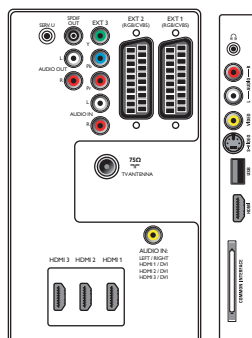

Connectivity

- Ext 1 Scart: Audio L/R, CVBS in/out, RGB
- Ext 2 Scart: Audio L/R, CVBS in/out, RGB
- Ext 3: YPbPr, Audio L/R in
- Ext 4: HDMI v1.3
- Ext 5: HDMI v1.3
- Ext 6: HDMI v1.3
- EasyLink (HDMI-CEC): One touch play, System standby
- Front / Side connections: HDMI v1.3, S-video in, CVBS in, Audio L/R in, Headphone Out, USB
- Other connections: Analog audio Left/Right out, PC Audio in, S/PDIF out (coaxial), Common Interface

Power

- Ambient temperature: 5 °C to 35 °C
- Mains power: 220 - 240V, 50/60Hz
- Power consumption: 210 W
- Standby power consumption: 0.15 W

Dimensions

- Set dimensions (W x H x D): 1046 x 644 x 111 mm
- Set dimensions with stand (W x H x D): 1046 x 716 x 265 mm
- Weight incl. Packaging: 42 kg
- Product weight: 22.5 kg
- Product weight (+stand): 27 kg
- Box dimensions (W x H x D): 1151 x 793 x 333 mm
- VESA wall mount compatible: 400 x 400 mm

Accessories

- Included accessories: Power cord, Quick start guide, User Manual, Warranty certificate, Remote Control, Batteries for remote control

Stereo system					Transmission system					
2CS DK	NICAM DK	2CS BG	NICAM I	NICAM LL	PAL BG	PAL D/K	PAL I	SECAM BG	SECAM DK	SECAM LL
•	•	•	•	•	•	•	•	•	•	•