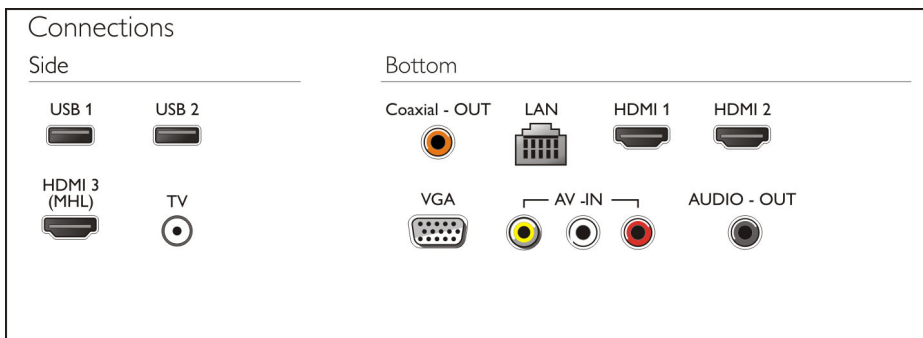

- Number of AV connections: 1
- RF input: x1 (DTV/ ATV, Side)

Multimedia Applications

- Music Playback Formats: AAC, MP3, WAV
- Picture Playback Formats: BMP, JPEG, PNG
- Video Playback Formats: MPEG-2, MPEG-4, Containers: AVI, MKV, H.264 (up to FHD), HEVC H.265 (up to UHD @30P)

Supported Display Resolution

- Computer inputs on all HDMI: up to 4K Ultra HD 3840x2160
- Video inputs on all HDMI: @ 24, 25, 30, 50, 60Hz, up to 4K Ultra HD 3840x2160p

Tuner/Reception/Transmission

- Video Playback: NTSC, PAL, SECAM
- TV Program guide*: 8 day Electronic Program Guide
- MPEG Support: MPEG2, MPEG4
- Digital TV: DVB-T/T2
- Analog TV: NTSC, PAL, SECAM

Power

- Mains power: AC 110 - 240V 50/60 Hz
- Standby power consumption: <=0.5W
- Ambient temperature: 5 °C to 45 °C
- Power Saving Features: Auto switch-off timer, Eco mode

Dimensions

- Box dimensions (W x H x D): 1085 x 667 x 150 mm
- Product weight: 7.3 kg
- Product weight (+stand): 7.5 kg
- Set dimensions (W x H x D): 969 x 567 x 83 mm
- Set dimensions with stand (W x H x D): 969 x 625 x 240 mm
- VESA wall mount compatible: 400 x 200 mm
- Weight incl. Packaging: 9.8 kg

Accessories

- Included accessories: Power cord, Remote Control, Table top stand, Quick start guide, 2 x AAA Batteries

Issue date 2017-10-25

Version: 11.1.1

12 NC: 8670 001 48165
EAN: 87 18863 01403 5

© 2017 Koninklijke Philips N.V.
All Rights reserved.

Specifications are subject to change without notice.
Trademarks are the property of Koninklijke Philips N.V.
or their respective owners.

www.philips.com

* EPG and actual visibility (up to 8 days) is country and operator dependent.
* Philips TV does not guarantee 100% interoperability with all HDMI CEC devices
* please be informed that your HDR function in your tv will only be fully available via FW update by USB.
* Netflix movie programs are only available via your content provider set top box (not available on your TV). Please approach your content provider for Netflix subscription.