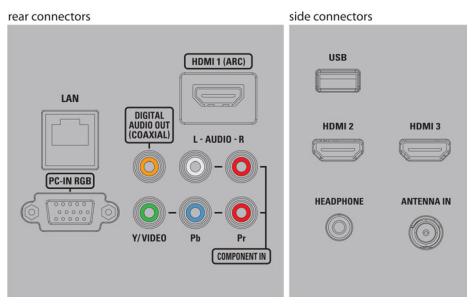

Network Services

- NetTV Apps: Netflix, Vudu, YouTube, Pandora, CloudTV, Portico
- Network Features: DLNA Multimedia Browser, WirelessConnect

Tuner/Reception/Transmission

- Aerial Input: 75 ohm F-type
- TV system: ATSC, NTSC
- Video Playback: NTSC
- Tuner bands: UHF, VHF

Connectivity

- AV 1: CVBS in, Shared audio L/R in
- AV 2: YPbPr, Shared audio L/R in
- HDMI 1: HDMI, Shared audio L/R in
- HDMI 2: HDMI, Shared audio L/R in
- HDMI 3: HDMI, Shared audio L/R in
- EasyLink (HDMI-CEC): One touch play, Power status, System info (menu language), System audio control, System standby, Remote control pass-through
- Audio Output - Digital: Coaxial (cinch)
- Other connections: Ethernet, PC-In VGA, Wi-

- Fi(built-in), Headphone out
- USB: USB

Power

- Mains power: 120V/60Hz
- Power consumption: 90 W
- Standby power consumption: < 0.5W
- Ambient temperature: 5°C to 40°C (41°F to 104°F)

Dimensions

- Set dimensions in inch (W x H x D): 42.87 x 25.89 x 4.87 inch
- Set dimensions with stand in inch (W x H x D): 42.87 x 27.87 x 10.64 inch
- Product weight (lb): 27.34
- Product weight (+stand) (lb): 31.75 lb
- Box dimensions in inch (W x H x D): 46.65 x 30.32 x 8.15 inch
- Weight incl. Packaging (lb): 39.35
- VESA wall mount compatible: 400 x 400 mm

Accessories

- Included accessories: Table top stand, Quick start guide, User Manual, Registration card, Remote Control, Batteries for remote control

Issue date 2014-08-22

Version: 5.2.1

12 NC: 8670 001 02221
UPC: 6 09585 23317 1

© 2014 Koninklijke Philips N.V.
All Rights reserved.

Specifications are subject to change without notice.
Trademarks are the property of Koninklijke Philips N.V.
or their respective owners.

www.philips.com