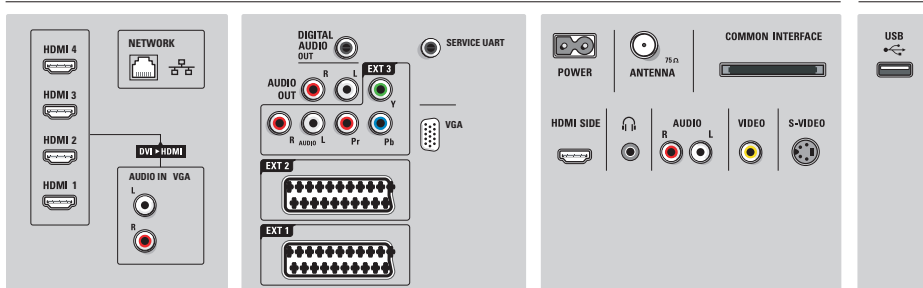

Tuner/Reception/Transmission

- Aerial Input: 75 ohm coaxial (IEC75)
- TV system: DVB COFDM 2K/8K
- Video Playback: NTSC, SECAM, PAL
- Digital TV: DVB Terrestrial *, DVB-T MPEG4*, DVB-C MPEG4*, MHEG
- Tuner bands: Hyperband, S-Channel, UHF, VHF

Connectivity

- Ext 1 Scart: Audio L/R, CVBS in, RGB
- Ext 2 Scart: Audio L/R, CVBS in, RGB
- Ext 3: YPbPr, Audio L/R in, VGA PC-in
- Front / Side connections: USB
- PC network link: DLNA 1.0 certified
- Other connections: A/V Audio L/R in (value), Analog audio Left/Right out, S-Video in, Composite video (CVBS) input, HDMI, Headphone out, S/ PDIF out (coaxial), Common Interface Plus (CI+)
- HDMI 1: HDMI v1.3a
- HDMI 2: HDMI v1.3a
- HDMI 3: HDMI v1.3a
- HDMI 4: HDMI v1.3a
- EasyLink (HDMI-CEC): One touch play, EasyLink, Pixel link, Remote control pass-through, System audio control, System standby

Power

- Ambient temperature: 5 °C to 35 °C
- Mains power: AC 220 - 240 V +/- 10%
- Power consumption (typical): 243 W
- Standby power consumption: < 0.15 W

Dimensions

- Set dimensions (W x H x D): 1111 x 694 x 50 mm
- Set dimensions with stand (H x D): 757 x 280 mm
- Stand width: 500 mm
- Product weight: 20 kg
- Product weight (+stand): 30 kg
- Box dimensions (W x H x D): 1369 x 803 x 291 mm
- VESA wall mount compatible: 300 x 300 mm

Rear connectors

Side

Issue date 2017-04-04

Version: 8.2.7

12 NC: 8670 000 51982
EAN: 87 12581 47930 5

© 2017 Koninklijke Philips N.V.
All Rights reserved.

Specifications are subject to change without notice.
Trademarks are the property of Koninklijke Philips N.V.
or their respective owners.

www.philips.com

* 200Hz Clear LCD displays 200 scenes per second by combining advanced 100Hz technology with scanning backlight @ 50% dutycycle.

* 8 days EPG, service not available in all countries

* DVB-T, supported in selected countries only

* DVB-C in selected countries and for selected operators only. Most up to date information is available on the type plate of the TV.

* Net TV, service offering is dependent on country and subject to terms of use.

* Optional Philips DVB-S module required (part no. PFS0001, only available in Germany, Austria and Switzerland)