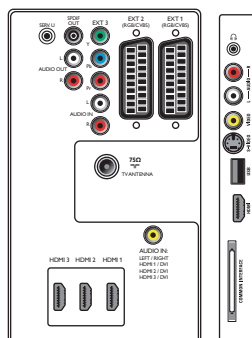

Connectivity

- Ext 1 Scart: Audio L/R, CVBS in/out, RGB
- Ext 2 Scart: Audio L/R, CVBS in/out, RGB
- Ext 3: YPbPr, Audio L/R in
- Ext 4: HDMI v1.3
- Ext 5: HDMI v1.3
- Ext 6: HDMI v1.3
- EasyLink (HDMI-CEC): One touch play, System standby
- Front / Side connections: HDMI v1.3, S-video in, CVBS in, Audio L/R in, Headphone Out, USB
- Other connections: Analog audio Left/Right out, PC Audio in, S/PDIF out (coaxial), Common Interface

Power

- Ambient temperature: 5 °C to 35 °C
- Mains power: 220 - 240V, 50/60Hz
- Power consumption: 270 W
- Standby power consumption: 0.15 W

Dimensions

- Set dimensions (W x H x D): 1163 x 712 x 117 mm
- Set dimensions with stand (W x H x D): 1163 x 786 x 310 mm
- Weight incl. Packaging: 50.7 kg
- Product weight: 29.5 kg
- Product weight (+stand): 36.5 kg
- Box dimensions (W x H x D): 1287 x 883 x 391 mm
- VESA wall mount compatible: 400 x 400 mm

Accessories

- Included accessories: Power cord, Quick start guide, User Manual, Warranty certificate, Remote Control, Batteries for remote control

Stereo system					Transmission system					
2CS DK	NICAM DK	2CS BG	NICAM I	NICAM LL	PAL BG	PAL D/K	PAL I	SECAM BG	SECAM DK	SECAM LL
•	•	•	•	•	•	•	•	•	•	•