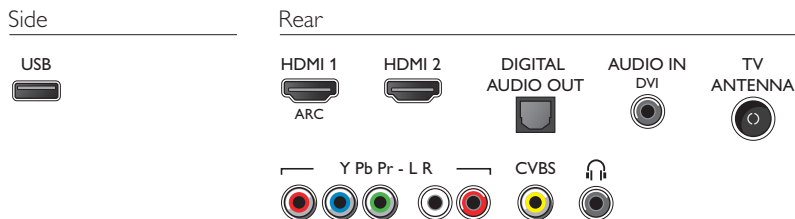

Multimedia Applications

- Video Playback Formats: Containers: AVI, MKV, H264/MPEG-4 AVC, MPEG-1, MPEG-2, MPEG-4, WMV9/VC1
- Music Playback Formats: AAC, MP3, WMA (v2 up to v9.2)
- Picture Playback Formats: JPEG

Supported Display Resolution

- Computer inputs: up to 1920x1080 @ 60Hz
- Video inputs: 24, 25, 30, 50, 60 Hz, up to 1920x1080p

Tuner/Reception/Transmission

- Digital TV: DVB-T/T2
- Video Playback: NTSC, PAL, SECAM
- Analog TV: NTSC, PAL, SECAM

Power

- Mains power: AC 220 - 240 V 50/60Hz
- Ambient temperature: 5 °C to 40 °C
- Standby power consumption: < 0.5 W
- Off mode power consumption: < 0.5 W
- Power Saving Features: Auto switch-off timer, Eco mode

Dimensions

- Box dimensions (W x H x D): 1158 x 741 x 138 mm
- Set dimensions (W x H x D): 1082.0 x 629.1 x 85.9 mm
- Set dimensions with stand (W x H x D): 1082.0 x 680.6 x 252.8 mm
- Product weight: 11.0 kg
- Product weight (+stand): 12.3 kg
- Weight incl. Packaging: 15.8 kg
- Compatible wall mount: 400 x 200mm

Accessories

- Included accessories: Remote Control, 2 x AAA Batteries, Table top stand, Power cord, Quick start guide, User Manual

Connections

Issue date 2014-07-31

Version: 4.0.1

12 NC: 8670 001 15079
EAN: 87 12581 72184 8

© 2014 Koninklijke Philips N.V.
All Rights reserved.

Specifications are subject to change without notice.
Trademarks are the property of Koninklijke Philips N.V.
or their respective owners.

www.philips.com

* EPG and actual visibility (up to 8 days) is country and operator dependent.

* (Philips) only compatible with specific Philips player device.