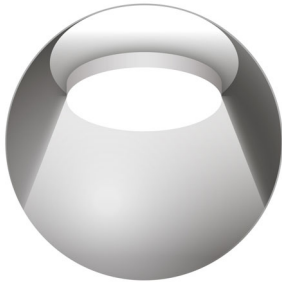

Even light distribution

Even light distribution