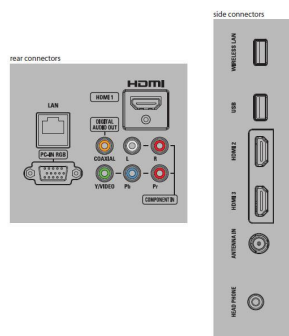

Tuner/Reception/Transmission

- Aerial Input: 75 ohm F-type
- TV system: ATSC, NTSC
- Video Playback: NTSC
- Tuner bands: UHF, VHF

Connectivity

- AV 1: CVBS in, Shared audio L/R in
- AV 2: YPbPr, Shared audio L/R in
- HDMI 1: HDMI, Shared audio L/R in
- HDMI 2: HDMI, Shared audio L/R in
- HDMI 3: HDMI, Shared audio L/R in
- EasyLink (HDMI-CEC): One touch play, Power status, System info (menu language), System audio control, System standby, Remote control pass-through
- Audio Output - Digital: Coaxial (cinch)
- Other connections: Headphone out, Ethernet, PC-In VGA, Shared audio L/R in
- USB: USB

Power

- Mains power: 120V/60Hz
- Standby power consumption: < 0.5W
- Power consumption: 238 W
- Ambient temperature: 5°C to 40°C (41°F to 104°F)

Dimensions

- Set dimensions in inch (W x H x D): 46.3 x 28.11 x 4.53 inch
- Set dimensions with stand in inch (W x H x D): 46.3 x 30.31 x 10.63 inch
- Box dimensions in inch (W x H x D): 56.14 x 32.13 x 8.94 inch
- Product weight (lb): 44.53
- Product weight (+stand) (lb): 47.62 lb
- Weight incl. Packaging (lb): 58.20 lb
- VESA wall mount compatible: 400 x 400 mm

Accessories

- Included accessories: Table top stand, Quick start guide, User Manual, Registration card, Remote Control, Batteries for remote control, Cable management, USB Wireless LAN adapter, Power cord

Issue date 2014-03-14

Version: 6.1.2

12 NC: 8670 000 87437
UPC: 6 09585 22352 3

© 2014 Koninklijke Philips N.V.
All Rights reserved.

Specifications are subject to change without notice.
Trademarks are the property of Koninklijke Philips N.V.
or their respective owners.

www.philips.com