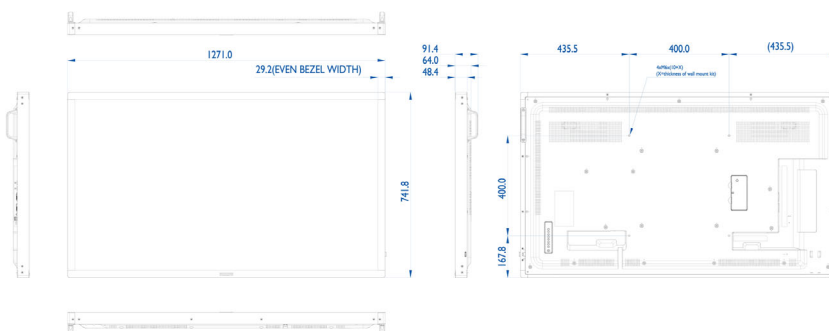

Specifications

Picture/Display

- Diagonal screen size: 54.64 inch / 138.8 cm
- Panel resolution: 1920x1080p
- Optimum resolution: 1920 x 1080 @ 60 Hz
- Brightness: 450 cd/m²
- Contrast ratio (typical): 1100:1
- Dynamic contrast ratio: 500,000:1
- Surface treatment: Anti-Glare coating
- Aspect ratio: 16:9
- Response time (typical): 12 ms
- Pixel pitch: 0.63 x 0.63 mm
- Display colors: 16.7 million
- Viewing angle (H / V): 178 / 178 degree
- Picture enhancement: 3/2 - 2/2 motion pull down, 3D Combfilter, Motion compens. deinterlacing, Progressive scan, 3D MA deinterlacing, Dynamic contrast enhancement

Dimensions

- Set dimensions (W x H x D): 1271.0 x 741.8 x 91.4 mm
- Set dimensions in inch (W x H x D): 50.04 x 29.20 x 3.60 inch
- Product weight: 31 kg
- Product weight (lb): 68.34 lb
- VESA Mount: 400 x 400 mm, M6
- Bezel width: 29.2 mm

Internal Player

- CPU: Quad Core Cortex A9, 1.6G
- Memory: 2GB DDR3
- Storage: 16GB EMMC

Sound

- Built-in speakers: 2 x 10W

Operating conditions

- Temperature range (operation): 0 - 40degC (Landscape)/0 - 35degC (Portrait) °C
- Relative humidity: 20 ~ 80(operation),5~95%(storage) %