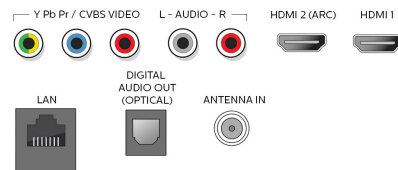

Tuner/Reception/Transmission

- Aerial Input: 75 ohm F-type
- TV system: ATSC, NTSC
- Video Playback: NTSC
- Tuner bands: UHF, VHF

Connectivity

- AV 1: Shared audio L/R in, CVBS/YpPr
- Audio Output - Digital: Optical (TOSLINK)
- Other connections: Ethernet, Headphone out, Wireless LAN 802.11ac MIMO
- USB: USB
- HDMI 1: HDMI, Shared audio L/R in
- HDMI 2: HDMI (Audio Return Channel), Shared audio L/R in
- HDMI 3: HDMI, Shared audio L/R in
- EasyLink (HDMI-CEC): One touch play, Power status, System info (menu language), Remote control pass-through, System audio control, System standby

Power

- Ambient temperature: 5°C to 40°C (41°F to 104°F)
- Mains power: 120V/60Hz

- Power consumption: 135 W
- Standby power consumption: < 0.5W

Dimensions

- Set dimensions in inch (W x H x D): 48.7 x 28.7 x 3.5 inch
- Product weight (lb): 24.03 lb
- Set dimensions with stand in inch (W x H x D): 48.7 x 30.1 x 9.0 inch
- Product weight (+stand) (lb): 24.69 lb
- Box dimensions in inch (W x H x D): 55.7 x 32.0 x 6.4 inch
- Weight incl. Packaging (lb): 33.95 lb
- VESA wall mount compatible: 300 x 300 mm

Accessories

- Included accessories: Table top stand, Quick start guide, User Manual, Remote Control, Batteries for remote control, Screws
- Power cord: 59.05 inch

Network Services

- NetTV Apps: Netflix, Pandora, Vudu, YouTube, Hotlist, Samba, Xumo, Cinema Now
- Network Features: Home Network, Wireless Screencasting

Connections

Side

Rear

Issue date 2017-05-01

Version: 3.1.1

12 NC: 8670 001 41926
UPC: 6 09585 25042 0

© 2017 Koninklijke Philips N.V.
All Rights reserved.

Specifications are subject to change without notice.
Trademarks are the property of Koninklijke Philips N.V.
or their respective owners.

www.philips.com