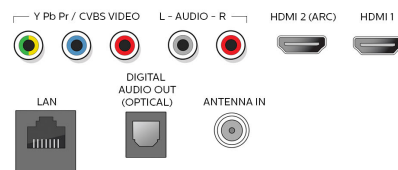

Tuner/Reception/Transmission

- Aerial Input: 75 ohm F-type
- TV system: ATSC, NTSC
- Video Playback: NTSC
- Tuner bands: UHF, VHF

Connectivity

- AV 1: Shared audio L/R in, CVBS/YpPr
- Audio Output - Digital: Optical (TOSLINK)
- Other connections: Ethernet, Headphone out, Wireless LAN 802.11ac MIMO
- USB: USB
- HDMI 1: Shared audio L/R in, HDMI
- HDMI 2: Shared audio L/R in, HDMI (Audio Return Channel)
- HDMI 3: HDMI, Shared audio L/R in
- EasyLink (HDMI-CEC): One touch play, Power status, System info (menu language), Remote control pass-through, System audio control, System standby

Power

- Ambient temperature: 5°C to 40°C (41°F to 104°F)
- Mains power: 120V/60Hz

- Power consumption: 135 W
- Standby power consumption: < 0.5W

Dimensions

- Set dimensions in inch (W x H x D): 48.7 x 28.7 x 3.5 inch
- Product weight (lb): 24.0 lb
- Set dimensions with stand in inch (W x H x D): 48.7 x 30.1 x 9.1 inch
- Product weight (+stand) (lb): 24.7 lb
- Box dimensions in inch (W x H x D): 55.7 x 32.0 x 6.4 inch
- Weight incl. Packaging (lb): 34.0 lb
- VESA wall mount compatible: 300 x 300 mm

Accessories

- Included accessories: Table top stand, Quick start guide, User Manual, Remote Control, Batteries for remote control, Screws
- Power cord: 59.05 inch

Network Services

- NetTV Apps: Netflix, Pandora, Vudu, YouTube, Hotlist, Samba, Xumo, Cinema Now
- Network Features: Home Network, Wireless Screencasting

Connections

Side

Rear

Issue date 2017-09-14

Version: 4.1.1

12 NC: 8670 001 43793
UPC: 6 09585 25076 5

© 2017 Koninklijke Philips N.V.
All Rights reserved.

Specifications are subject to change without notice.
Trademarks are the property of Koninklijke Philips N.V.
or their respective owners.

www.philips.com