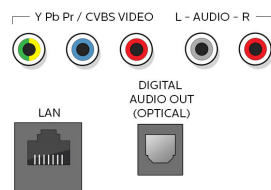

Rear

Issue date 2017-06-22

Version: 1.1.1

12 NC: 8670 001 46744
UPC: 6 09585 25126 7

© 2017 Koninklijke Philips N.V.
All Rights reserved.

Specifications are subject to change without notice.
Trademarks are the property of Koninklijke Philips N.V.
or their respective owners.

www.philips.com