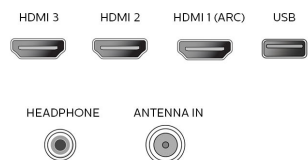

- Aerial Input: 75 ohm F-type
- TV system: ATSC, NTSC
- Video Playback: NTSC
- Tuner bands: UHF, VHF

Connectivity

- AV 1: Shared audio L/R in, CVBS/YPbPr
- Audio Output - Digital: Optical (TOSLINK)
- Other connections: Ethernet, Headphone out, PC-In VGA, Wi-Fi(built-in)
- USB: USB
- HDMI 1: HDMI, Shared audio L/R in
- HDMI 2: HDMI, Shared audio L/R in
- HDMI 3: HDMI, Shared audio L/R in
- EasyLink (HDMI-CEC): One touch play, Power status, System info (menu language), Remote control pass-through, System audio control, System standby

- Product weight (+stand) (lb): 37.26 lb
- Box dimensions in inch (W x H x D): 56.5 x 33.2 x 8.8 inch
- Weight incl. Packaging (lb): 51.15
- VESA wall mount compatible: 400 x 300 mm

Accessories

- Included accessories: Table top stand, Quick start guide, User Manual, Remote Control, Batteries for remote control

Network Services

- NetTV Apps: Netflix, Pandora, Portico, Vudu, YouTube
- Network Features: Miracast

Connections

Side

Rear

Issue date 2016-10-14

Version: 1.2.1

12 NC: 8670 001 26166
UPC: 6 09585 24870 0