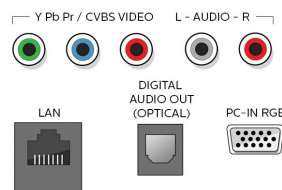

- Aerial Input: 75 ohm F-type
- TV system: ATSC, NTSC
- Video Playback: NTSC
- Tuner bands: UHF, VHF

Connectivity

- AV 1: Shared audio L/R in, CVBS/YPbPr
- Audio Output - Digital: Optical (TOSLINK)
- Other connections: Ethernet, Headphone out, PC-In VGA, Wi-Fi(built-in)
- USB: USB
- HDMI 1: HDMI, Shared audio L/R in
- HDMI 2: HDMI, Shared audio L/R in
- HDMI 3: HDMI, Shared audio L/R in
- EasyLink (HDMI-CEC): One touch play, Power status, System info (menu language), Remote control pass-through, System audio control, System standby

Network Services

- NetTV Apps: Netflix, Pandora, Portico, Vudu, YouTube
- Network Features: Miracast

Connections

Side

Rear

Issue date 2016-10-14

Version: 1.2.1

12 NC: 8670 001 26166
UPC: 6 09585 24870 0