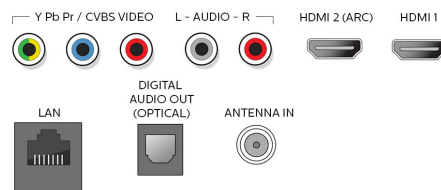

Tuner/Reception/Transmission

- Aerial Input: 75 ohm F-type
- TV system: ATSC, NTSC
- Video Playback: NTSC
- Tuner bands: UHF, VHF

Connectivity

- AV 1: Shared audio L/R in, CVBS/YpBPr
- Audio Output - Digital: Optical (TOSLINK)
- Other connections: Ethernet, Headphone out, Wireless LAN 802.11ac MIMO
- USB: USB
- HDMI 1: Shared audio L/R in, HDMI
- HDMI 2: Shared audio L/R in, HDMI (Audio Return Channel)
- HDMI 3: HDMI, Shared audio L/R in
- EasyLink (HDMI-CEC): One touch play, Power status, System info (menu language), Remote control pass-through, System audio control, System standby

Power

- Ambient temperature: 5°C to 40°C (41°F to 104°F)
- Mains power: 120V/60Hz
- Power consumption: 230 W
- Standby power consumption: < 0.5W

Dimensions

- Set dimensions in inch (W x H x D):

- 57.4 x 33.6 x 3.9 inch
- Product weight (lb): 40.1 lb
- Set dimensions with stand in inch (W x H x D): 57.4 x 35.4 x 10.2 inch
- Product weight (+stand) (lb): 41.4 lb
- Box dimensions in inch (W x H x D): 65.1 x 37.6 x 7.2 inch
- Weight incl. Packaging (lb): 56.2 lb
- VESA wall mount compatible: 400 x 200 mm

Accessories

- Included accessories: Table top stand, Quick start guide, User Manual, Remote Control, Screws, Batteries for remote control
- Power cord: 59.05 inch

Network Services

- NetTV Apps: Netflix, Pandora, Vudu, YouTube, Hotlist, Samba, Xumo, Cinema Now
- Network Features: Home Network, Wireless Screencasting

Connections

Side

Rear

Issue date 2017-09-20

Version: 4.0.1

12 NC: 8670 001 43172
UPC: 6 09585 25059 8

© 2017 Koninklijke Philips N.V.
All Rights reserved.

Specifications are subject to change without notice.
Trademarks are the property of Koninklijke Philips N.V.
or their respective owners.

www.philips.com