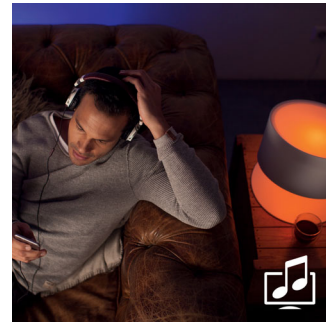

On-product control

Control Philips Hue Go even without your smart device at hand. Activate light settings directly by pressing the button on the product. Choose from 7 different light effects: functional warm white light, cool energizing daylight, and 5 natural dynamic light effects that match your special moments. Or cycle through the color choices by quickly tapping and then holding the button until the desired color comes up. The fun really starts when you connect Philips Hue Go with the Bridge. Control Philips Hue Go from your smart device and discover the endless possibilities.

Full control with Hue bridge

Connect your Philips Hue lights with the bridge to unlock the endless possibilities of the system.

Be creative with colors

Play with light and choose from 16 million colors to instantly change the look and atmosphere of your room. Set the scene effortlessly with one touch of a button. Use a favourite photo and relive that special moment

with splashes of light. Save your favourite light settings and recall them whenever you want with the tap of a finger

Sync with music and movies

Extend your TV viewing experience to the whole room or sync light to your favorite music and see how light reacts to the rhythm. Download the third party apps and discover the amazing things you can do with Philips Hue.