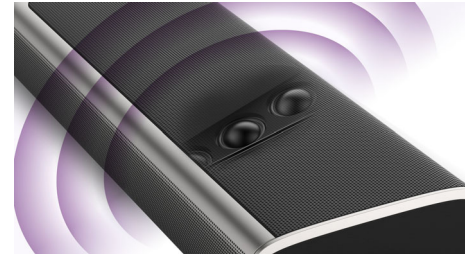

Soft dome tweeters

Premium soft dome tweeters provide ultra clear, distortion-free high frequency sound. Producing pure high pitches with wider dispersion, Philips Fidelio B8's twin side tweeters are angled at 45 degrees to send sound sideways, enlarging the soundstage of high frequencies. With the combination of front positioned drivers, angled tweeters and Ambisound, B8 delivers vast, wide sound effects.

Dolby Surround

Dolby Surround upmixer brings new life to traditional channel-based surround soundtracks by upmixing native 2.0, 5.1, and 7.1 content to Dolby Atmos® experience. Unlike previous wideband upmixing technologies which operate in time domain, Dolby Surround upmixer operating in frequency domain, individually steers frequency bands, producing surround sound with precisely located audio elements and a spacious ambience. So, you can always enjoy an immersive 3D listening experience even without Dolby Atmos® soundtrack.

Dolby TrueHD and DTS

Go digital and get the most out of your music and movies. Dolby TrueHD and DTS Digital Surround deliver the finest superb sound, virtually indistinguishable from the studio master. Hear sound the way the movie's sound engineers intended you to. Dolby TrueHD and DTS Digital Surround enhance entertainment for incredible home cinema sound.