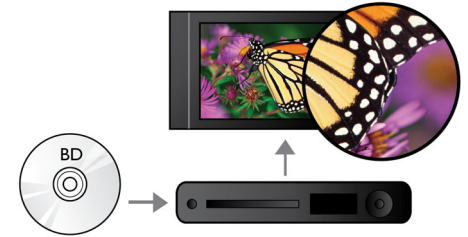

Highlights

Blu-ray Disc playback

Blu-ray Discs have the capacity to carry high definition data, along with pictures in the 1920 x 1080 resolution that defines full high definition images. Scenes come to life as details leap at you, movements smoothen and images turn crystal clear. Blu-ray also delivers uncompressed surround sound - so your audio experience becomes unbelievably real. The high storage capacity of Blu-ray Discs also allow a host of interactive possibilities to be built in. Seamless navigation during playback and other exciting features like pop-up menus bring a whole new dimension to home entertainment.