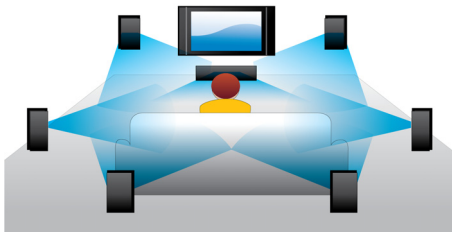

Dolby TrueHD and DTS-HD MA

DTS-HD Master Audio and Dolby TrueHD delivers 7.1 channels of the finest sound from your Blu-ray Discs. Audio reproduced is virtually indistinguishable from the studio master, so you hear what the creators intended for you to hear. DTS-HD Master Audio and Dolby TrueHD complete your high definition entertainment experience.