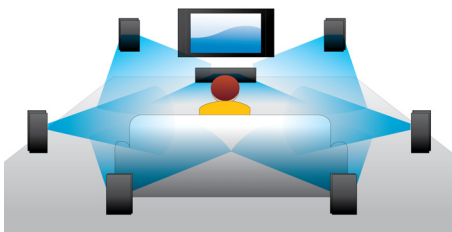

## Blu-ray 3D Disc playback

Full HD 3D provides the illusion of depth for a heightened, realistic cinema viewing experience at home. Separate images for the left and right eyes are recorded in 1920 x 1080 full HD quality and alternately played on screen at a high speed. By watching these images through special glasses that are timed to open and close the left and right lenses in synchronization with the alternating images, the full-HD 3D viewing experience is created.

## 7.1 channel surround sound

Enjoy the best sound experience with all your different types of contents. When you are

watching your movie, you can get a full 7.1 surround sound to immerse you in the action. When listening to music, where surround sound is not needed, the system will intuitively channel it to 2.1 stereo sound in which the music will be presented in the best form. Of course you can always choose from the various sound preset modes available on your Blu-ray and/or DVD player, ranging from pure stereo to Dolby TrueHD and DTS Master Audio 7.1 surround sound for the best HD sound experience.

## Instant 2D to 3D conversion

Enjoy 3D movie excitement in your home using your existing 2D movie collection. Instant 3D conversion uses the latest digital technology to analyze 2D video content to distinguish between foreground and background objects. This detail generates a depth map that converts normal 2D video formats, into exciting 3D. Along with your compatible 3D TV, you are now ready to experience full HD 3D.