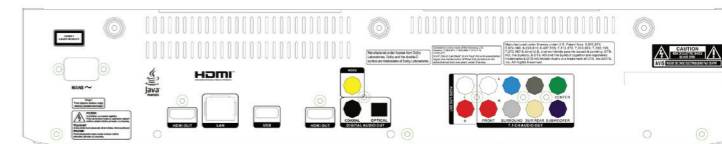

Connector Drawing
Philips Fidelio BDP9700/12

Convenience	
BD-Live (Profile 2.0)	Internal 2GB memory
Child Protection	Parental Control
Ease of Use	Touch control buttons
EasyLink	21:9 format subtitle support, One touch play, One touch standby, Remote Control-Passthrough
Firmware upgradeable	Firmware upgradeable via USB, Online firmware upgrade
On-Screen Display languages	Czech, Danish, Dutch, English, Finnish, French, German, Greek, Hungarian, Italian, Norwegian, Polish, Portuguese, Romanian, Slovak, Spanish, Swedish, Turkish
Picture/Display	
Aspect ratio	4:3, 16:9, 21:9
D/A converter	12 bit / 150MHz
Picture enhancement	3/2 - 2/2 motion pull down, Auto fit screen, Adaptive contrast enhancement, Color Enhancement, Content adaptive enhancement, Dynamic contrast enhancement, High Def (720p, 1080i, 1080p), Motion adaptive de-interlacing, Noise Reduction, Progressive scan, Quad HD (3840 x 2160), Video upscaling, 2D to 3D conversion
Blu-ray 3D	Full HD 1080p
Advanced video processing	Qdeo video processing
Power	
Power consumption	< 20W
Power supply	220-240V, 50/60 Hz
Standby power consumption	< 0.2W
Accessories	
Included accessories	2 x AAA Batteries, CD-R (User Manual), Power cord, Product Registration Card, Quick start guide, Remote Control, User Manual
Optional accessories	Selected Skype camera*
Dimensions	
Product (W x H x D)	435 x 90 x 268 mm
Product weight	3.98 kg
Packaging (W x H x D)	520 x 362 x 155 mm
Weight incl. Packaging	5.158 kg

*Designated FreeTalk Skype camera <TALK-7191>, for details, please visit www.freetalk.me/philips