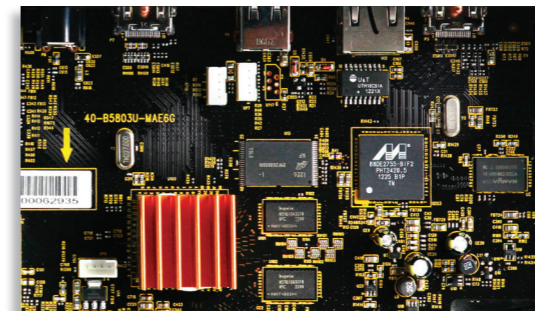

State-of-art-design

Sleek premium design

Philips approaches its product not only from functional perspective, but also on aesthetic level. No effort is spared on every design detail.

► Separate audio and video architecture
For optimal sound and picture performance