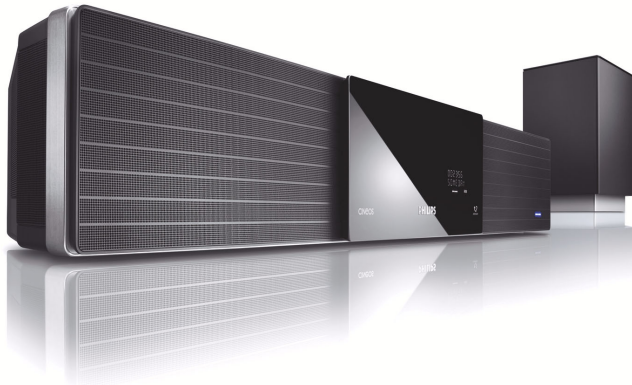

Philips Cineos
SoundBar DVD home
theater

CINEOS

HTS8100

Distinctive design, bold performance

Featuring Ambisound, the HTS8100 delivers full multi-channel surround sound in any sort of room. The 1-piece integrated system fits into the home with ease, providing a full home theater experience with excellent sound and picture quality.

Bring audio to life

- Ambisound for surround sound from fewer speakers
- Smart Surround optimizes surround settings automatically
- DoubleBASS for an extended, deep bass experience
- Soft dome tweeters for pure sound and voice clarity

Bring video to life

- HDMI 1080p upscales to high definition for sharper pictures
- Faroudja DCDi for incredibly sharp high quality video

Fits any space, any lifestyle

- Sound bar system in a stylish integrated single-unit design
- Sophisticated design that matches any flat TV