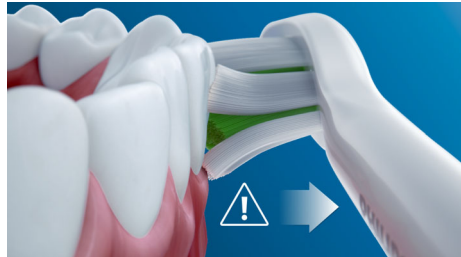

Too much pressure?

You may not notice if you're brushing too hard, but your toothbrush will. If you start taking it out on your gums, the toothbrush will make a pulsing sound as a reminder to ease off on the pressure.