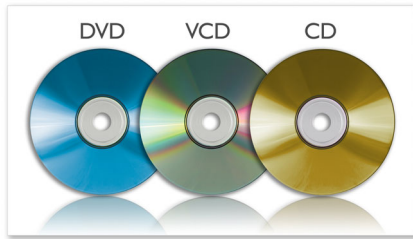

Portable DVD Player
22.9 cm (9") LCD 5-hr playtime

Highlights

DVD, DVD+/-RW, (S)VCD, CD

The Philips Portable DVD player is compatible with most DVD and CD discs available in the market. DVD, DVD+/-R, DVD+/-RW, (S)VCD, and CD – all of them can play on the DVD player. DVD+/-R is a shorthand term for a DVD drive that can accept both of the common recordable DVD formats. Likewise, DVD+/-RW handles both common rewritable disc types.

5-hour built-in battery*

This Philips player comes with a compact built-in rechargeable battery for long-lasting power.

Up to 5 hours of continuous movie, photo and music playback enjoyment can be achieved on a single charge. Just plug in the power cable to recharge the player - it's that simple.

22.9cm/9" TFT color widescreen

The high resolution color LCD display brings images to life, showing off your treasured photos, favorite movies and music with the same 'real life' rich detail and vibrant colors as high quality prints.

DivX Certified

With DivX® support, you are able to enjoy DivX encoded videos and movies from the Internet, including purchased Hollywood films. The DivX media format is an MPEG-4 based video compression technology that enables you to save large files like movies, trailers and music videos on media like CD-R/RW and DVD recordable discs, USB storage and other memory cards for playback on your DivX Certified® Philips device.

PD9000/37