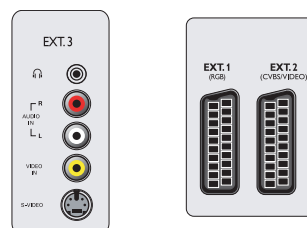

Tuner/Reception/Transmission

- **Aerial Input:** 75 ohm coaxial (IEC75)
- **TV system:** PAL I, PAL B/G, PAL D/K, SECAM B/G, SECAM D/K, SECAM L/L'
- **Video Playback:** NTSC, SECAM, PAL
- **Tuner bands:** Hyper band, S channel, UHF, VHF
- **Number of Preset Channels:** 100
- **Tuner Display:** PLL

Connectivity

- **Ext 1 Scart:** Audio L/R, CVBS in/out, RGB
- **Ext 2 Scart:** Audio L/R, CVBS in/out, S-video in
- **Ext 3:** S-video in, CVBS in, Audio L/R in
- **Ext 4:** YPbPr, Audio L/R in
- **Ext 5:** HDMI
- **Ext 6:** HDMI
- **Number of Scarts:** 2
- **Other connections:** Headphone out

Power

- **Ambient temperature:** 5°C to 40°C
- **Mains power:** 220 - 240 V, 50/60 Hz
- **Power consumption:** 240 W
- **Standby power consumption:** < 1W

Accessories

- **Included Accessories:** Tabletop stand, Power lead, Quick start guide, User Manual, Registration card, Warranty certificate, Remote Control, Batteries for remote control
- **Optional accessories:** Floor stand

Dimensions

- **Colour cabinet:** High Gloss Black
- **Set dimensions (W x H x D):** 1058 x 692 x 115.5 mm
- **Set dimensions with stand (W x H x D):** 1058 x 748 x 286 mm
- **Product weight:** 27.9 kg
- **Product weight (+stand):** 35.9 kg
- **Box dimensions (W x H x D):** 1138 x 794 x 316 mm
- **Weight incl. Packaging:** 40.0 kg
- **VESA wall mount compatible:** 600 x 400 mm

Stereo system					Transmission system					
2CS DK	NICAM DK	2CS BG	NICAM I	NICAM LL'	PAL BG	PAL D/K	PAL I	SECAM BG	SECAM DK	SECAM LL'
•	•	•	•	•	•	•	•	•	•	•