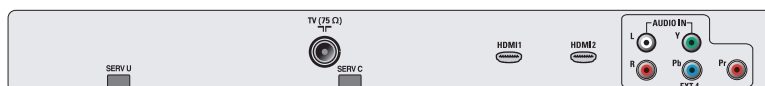

Tuner/Reception/Transmission

- **Aerial Input:** 75 ohm coaxial (IEC75)
- **TV system:** PAL I, PAL B/G, PAL D/K, SECAM B/G, SECAM D/K, SECAM L/L'
- **Video Playback:** NTSC, SECAM, PAL
- **Tuner bands:** Hyper band, S channel, UHF, VHF
- **Number of Preset Channels:** 100
- **Tuner Display:** PLL

Connectivity

- **Ext 1 Scart:** Audio L/R, CVBS in/out, RGB
- **Ext 2 Scart:** Audio L/R, CVBS in/out, S-video in
- **Ext 3:** S-video in, CVBS in, Audio L/R in
- **Ext 4:** YPbPr, Audio L/R in
- **Ext 5:** HDMI
- **Ext 6:** HDMI
- **Number of Scarts:** 2
- **Other connections:** Headphone out

Power

- **Ambient temperature:** 5°C to 40°C
- **Mains power:** 220 - 240 V, 50/60 Hz
- **Power consumption:** 240 W
- **Standby power consumption:** < 1W

Accessories

- **Included Accessories:** Tabletop stand, Power lead, Quick start guide, User Manual, Registration card, Warranty certificate, Remote Control, Batteries for remote control
- **Optional accessories:** Floor stand

Dimensions

- **Colour cabinet:** High Gloss Black
- **Set dimensions (W x H x D):** 1058 x 692 x 115.5 mm
- **Set dimensions with stand (W x H x D):** 1058 x 748 x 286 mm
- **Product weight:** 27.9 kg
- **Product weight (+stand):** 35.9 kg
- **Box dimensions (W x H x D):** 1138 x 794 x 316 mm
- **Weight incl. Packaging:** 40.0 kg
- **VESA wall mount compatible:** 600 x 400 mm

Stereo system					Transmission system					
2CS DK	NICAM DK	2CS BG	NICAM I	NICAM LL'	PAL BG	PAL D/K	PAL I	SECAM BG	SECAM DK	SECAM LL'
•	•	•	•	•	•	•	•	•	•	•