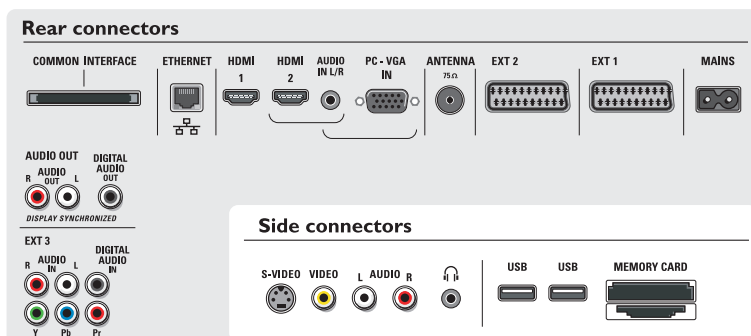

Convenience

- **Child Protection:** Child Lock+Parental Control
- **Clock:** Smart Clock
- **Ease of Installation:** Auto Program Naming, Automatic Channel Install(ACI), Automatic Tuning System (ATS), Autostore, PLL Digital Tuning, Plug & Play
- **Ease of Use:** Auto Volume Leveller (AVL), Delta Volume per preset, Graphical User Interface, On Screen Display, Program List, Side Control
- **Electronic Program Guide:** Now + Next EPG
- **Picture in Picture:** Full dual screen (2 tuners), Text dual screen
- **Remote Control:** Amp, DVD, Sat, STB (Set-Top Box), VCR, Multi-functional
- **Remote control type:** RC4410
- **Screen Format Adjustments:** 4:3, 6 Widescreen Modes, Auto Format, Movie expand 14:9, Movie expand 16:9, Subtitle and Heading Shift, Super Zoom, Widescreen
- **Teletext:** 1200 page Hypertext
- **Teletext enhancements:** Habit Watch, Program information Line
- **VESA Mount:** Vesa compliant

Accessories

- **Included Accessories:** Table top stand, Wall mounting bracket, RF antenna cable
- **Optional accessories:** Floor stand

Dimensions

- **Set dimensions (W x H x D):** 1279 x 872 x 114 mm
- **Set dimensions with stand (H x D):** 932 x 290 mm
- **Weight incl. Packaging:** 62 kg
- **Product weight:** 38 kg
- **Box dimensions (W x H x D):** 1354 x 1211 x 339 mm
- **Colour cabinet:** High Gloss Black & Brilliant Pearl
- **VESA wall mount compatible:** 800 x 400 mm