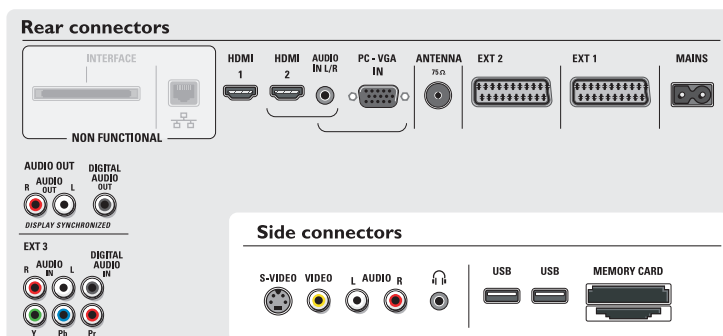

Convenience

- **Child Protection:** Child Lock+Parental Control
- **Clock:** Smart Clock
- **Ease of Installation:** Auto Program Naming, Automatic Channel Install(ACI), Automatic Tuning System (ATS), Autostore, PLL Digital Tuning, Plug & Play
- **Ease of Use:** Auto Volume Leveller (AVL), Delta Volume per preset, Graphical User Interface, On Screen Display, Program List, Side Control
- **Picture in Picture:** Full dual screen (2 tuners), Text dual screen
- **Remote Control:** Amp, DVD, Sat, STB (Set-Top Box), VCR, Multi-functional
- **Remote control type:** RC4410
- **Screen Format Adjustments:** 4:3, 6 Widescreen Modes, Auto Format, Movie expand 14:9, Movie expand 16:9, Subtitle and Heading Shift, Super Zoom, Widescreen
- **Teletext:** 1200 page Hypertext
- **Teletext enhancements:** Habit Watch, Program information Line
- **VESA Mount:** Vesa compliant

Accessories

- **Included Accessories:** Table top stand, Wall mounting bracket, RF antenna cable
- **Optional accessories:** Floor stand

Dimensions

- **Set dimensions (W x H x D):** 1279 x 872 x 114 mm
- **Set dimensions with stand (H x D):** 957 x 290 mm
- **Weight incl. Packaging:** 62 kg
- **Product weight:** 38 kg
- **Box dimensions (W x H x D):** 1354 x 1211 x 339 mm
- **Color cabinet:** High Gloss Black & Brilliant Pearl
- **VESA wall mount compatible:** 800 x 400 mm

Power

- **Ambient temperature:** 5 °C to 40 °C
- **Mains power:** AC 110 - 240 V +/- 10%
- **Power consumption:** 248 W

- **Standby power consumption:** 0.8W