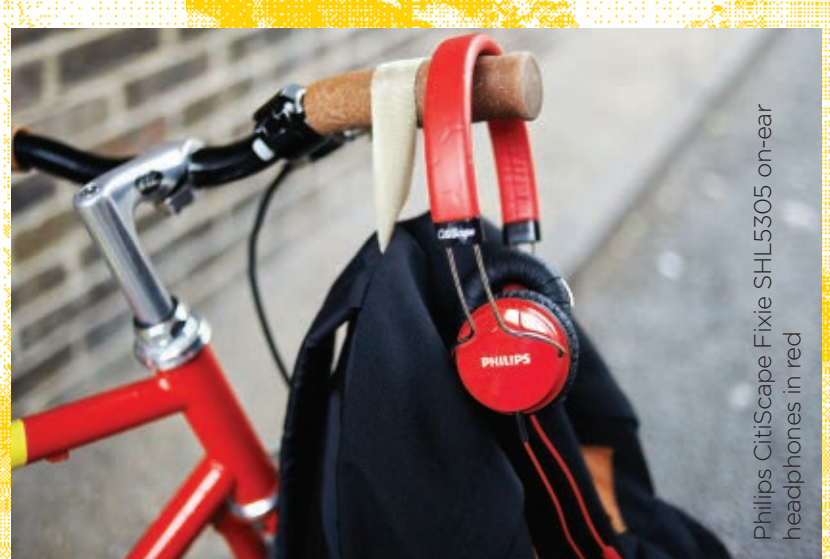

Philips CitiScape Fixie SHL5305 on-ear headphones in red