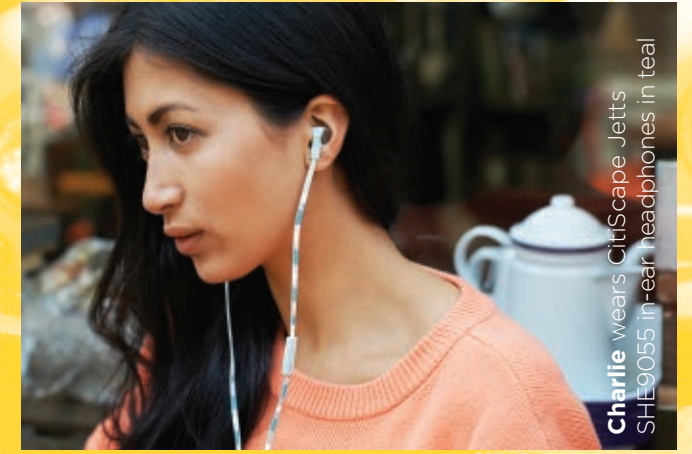

CitiScape

URBAN NAVIGATORS

The pulsating soul of any city is apparent in its movers and shakers. And what moves and shakes them is their music, which is the soundtrack to their daily lives. Our CitiScape collection delivers a truly immersive sound experience in utter comfort and style.

You are our muse and your city's our inspiration. We take design cues from the glitz and grit, the retro and cutting edge, and urban street fashion from the hippest hoods on the planet. CitiScape's iconic style is loaded with street cred and dynamism. Just like you.

Edgy graphic-printed Custom-fit ear-caps Graphic-printed flat cable

Urban chic goes pop-mod

Lightweight and slim Fine-knit headband sleeve Inspired by fashion sneakers

On-trend fabric headband