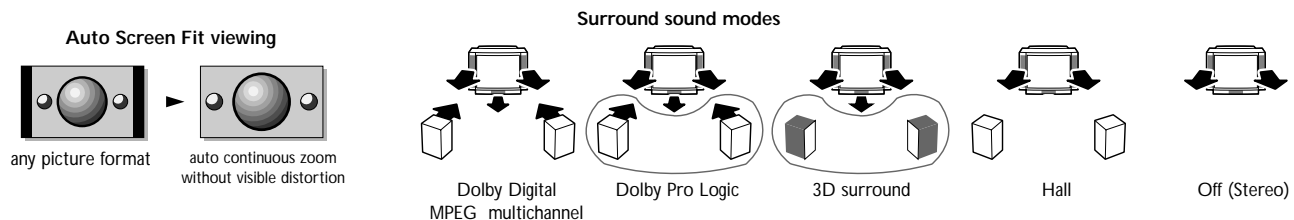

ECO
POWER

Let's make things better.

PHILIPS

Product highlights

- **100 Hz Digital Scan with Digital Natural Motion** offers a flickerfree picture with smooth movement reproduction.
- **Digital CrystalClear with Dynamic Contrast** Scavem, Comb filter 9-bit processing, luminance enhancements and color enhancements. Offer a crisp and natural picture
- **WideScreenplus** for enhanced resolution and picture quality.
- **Dolby Digital / MPEG Multichannel** offers the ultimate in digital surround sound quality including Dolby Pro Logic and 3D Surround
- **nexTVView Program Guide** (type 3) Direct access of program info of all channels (1week) and automatic programming of VCR
- **FM Wireless surround sound speakers** independent left and right surround with full Dolby Digital bandwidth
- **Full DualScreen**
Picture 1 + picture 2, or picture + TXT or picture + NexTVView, Tuner scan multiscreen 12 picture and photo-finish
- **1200 Pages EasyText teletext** (level 2.5)
- **Active Control⁺**, continuous picture analysis and control
Automatic Digital Noise Reduction, Auto Sharpness, Auto color, Auto dynamic contrast, Ambient light sensor and Smart controls Automatically offers the best picture setting in four levels, off, min, med, max
- **Improved Graphical User interface**
Easy menu control of all functions,
- **Zoom 16x**
- **Active subwoofer** and full digital sound processing

Supporting Features

- Real Flat picture tube
- Digital Colour Transient Improvement (CTI)
- Picture freeze
- Viewing modes: 4:3, Movie Expand 14:9 & 16:9(scroll), Subtitle zoom (scroll), Wide Screen, Auto format including auto screen fit: automatic perfect fit by continuous zoom in both directions .
- EasyTune (auto store, ACI and ATS)
- EasyLink + Nextviewlink
- Low power standby
- 160W music output + 60W surround
- Integrated centre speaker
- Dynamic Bass Enhancement
- 9 Loudspeakers + 2 Surround speakers
- Independent headphone volume control