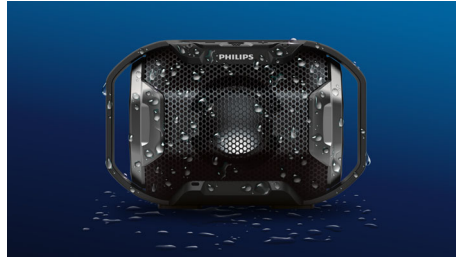

Outdoor toughness

Built durable and tough enough for any adventure. Take it to the streets or into the wilderness. This speaker can handle it. Meeting strict IPX7 standards for water resistance you can even take it underwater, up to 1-meter deep for 30 minutes. And if you drop the speaker while dropping the beat, don't worry, it's shockproof.

Built-in rechargeable battery

Play music out loud - anytime, anywhere. The built-in rechargeable battery lets you enjoy your personal music without the fuss of entangled power cords and the inconvenient search for an electrical outlet. Enjoy great music with the freedom of portability now.

Bluetooth wireless

Bluetooth is a short range wireless communication technology that is both robust and energy-efficient. The technology allows easy wireless connection to iPod/iPhone/iPad or other Bluetooth devices, such as smartphones, tablets or even laptops. So you can enjoy your favorite music, sound from video or game wireless on this speaker easily.

Hands-free calls

With its built-in microphone, this speaker also works as a speaker phone. When a call comes in, the music is put on pause and you can talk via the speaker. Call for a business meeting. Or, call your friend from a party. Either way, it works great.

SB300B/37

Specifications

Compatibility

- iPad: iPad 1, iPad 2, new iPad, iPad mini, iPad with Retina display, iPad Air, iPad Air 2, iPad mini 2, iPad mini 3
- iPhone: iPhone 3, iPhone 3GS, iPhone 4, iPhone 4S, iPhone 5, iPhone 5C, iPhone 5S, iPhone 6, iPhone 6 Plus, iPhone 6S, iPhone 7, iPhone 7 Plus
- iPod touch: 3rd generation or later
- Android tablets & smartphones: with Android 2.1 and Bluetooth 2.1 or above
- other Bluetooth-enabled device
- work with: Bluetooth 4.0 or below

Connectivity

- Bluetooth profiles: A2DP, AVRCP, HFP
- Bluetooth range: Line of sight, 20m or 66ft
- Audio in (3.5mm)

Convenience

- Water resistance: IPX7
- Shock resistant
- Built-in microphone: for speaker conference

Sound

- Output power (RMS): 4W
- Sound System: Stereo
- Speakers: 1 x 1.5" full range driver and 2 passive radiators

Power

- Operating time on battery: 8 hr
- Battery type: built-in Li-ion

Accessories

- Included accessories: USB cable for PC charging, World Wide Warranty leaflet, Quick install guide

Dimensions

- Product dimensions (WxDxH): 117 x 74 x 77 mm
- Product weight: 0.23 kg
- Packaging dimensions (WxDxH): 143 x 91 x 90 mm
- Weight incl. Packaging: 0.35 kg

Design and finishing

- Color: Black

Issue date 2017-07-21

Version: 2.1.3

12 NC: 8670 001 44498
UPC: 8 89446 00831 9

© 2017 Koninklijke Philips N.V.
All Rights reserved.

Specifications are subject to change without notice.
Trademarks are the property of Koninklijke Philips N.V.
or their respective owners.

www.philips.com