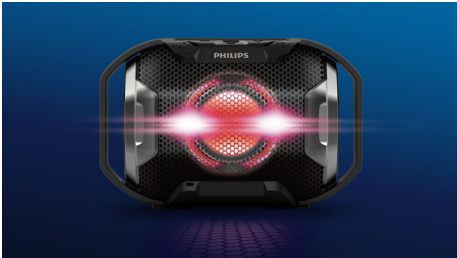

Blazing lights

Step into the light and feel the power of pounding beats and blazing lights. Multiple colors pulse to the rhythm of the beat, bringing your music to life and adding another dimension to the party. Or if you'd rather dance in the dark, that's fine too - just flip a switch and it's lights out.