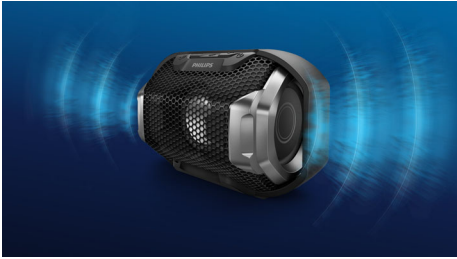

Philips ShoqBox
wireless portable speaker

Bluetooth®

Waterproof, shockproof
Multi-colored lights

SB300B

Shocking beats, blazing lights

Get ready to unleash the beats! Philips ShoqBox SB300 cranks out explosive, pumping bass through twin bass radiators. Amp up the energy with lights that pulse to the beat. Rugged, shockproof and waterproof - take the party anywhere.

Shockingly big beats

- Powerful sound from front-firing speaker
- Explosive beats blast through twin bass radiators

Start the party anywhere

- Light it up! Multi-colored lights blaze to the beat
- Built outdoor tough - rugged, shockproof, water resistant
- Built-in rechargeable battery keeps the party pumping

Simple to use

- Wireless music streaming via Bluetooth
- Built-in microphone for hands-free calls
- Audio input for easy connection to almost any device

PHILIPS

wireless portable speaker
Bluetooth® Waterproof, shockproof, Multi-colored lights

Highlights

Explosive beats

With its 1.5-inch full-range front firing speaker driver and large twin bass radiators at the sides of the speaker for extra bass boost and extension, the ShoqBox SB300 packs power with impressive precision.